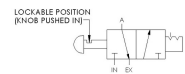

Description

Versa V Series Directional Control Valve

The VERSA 1" brass V Series valves are suited for nearly all pneumatic directional control applications. The V Series is designed for trouble-free