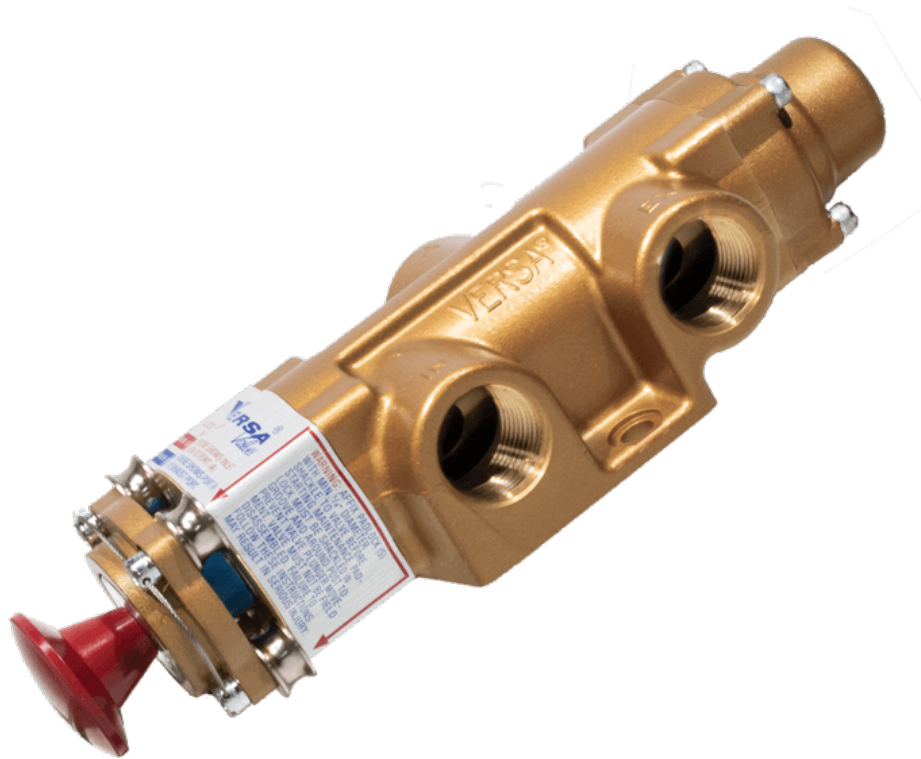

# Valve, 3-Way, Brass

VIZ-3701-LOVB-2B

### Versa V Series Directional Control Valve

The VERSA 1" brass V Series valves are suited for nearly all pneumatic directional control applications. The V Series is designed for trouble-free

performance even in the harshest environments. The integrity of design makes them adaptable to a maximum number of applications with a minimum number of components. This is possible through the modular approach to valve construction, which allows valve bodies and actuating devices to be interchanged end for end and valve for a valve in many cases. The modular approach to this valve design makes thousands of valve variations possible, allowing the customer to "build" his valve to fit his unique specifications.

## Product Features

- Constructed of forged brass for long-lasting, corrosion-resistant strength. Functions without fail when exposed to mud, water, salt, grime, oils and chemicals
- Buna-N/nitrile rubber o-ring seals perform reliably with oil, fuel, and other chemicals over broad temperature range

## Specifications

Actuation	Palm Button-Lockout-Lock In One Position   Detent
Function	3-way, 2-pos, NC
Port Size	Body Ported, 1" G Threads
Valve Pressure Range (PSI)	VAC-200 psi
Valve Pressure Range (BAR)	VAC-13.8 bar
Primary Flow	11.1 Cv
Media	Air - Inert Gas, Natural Gas
Temperature Range (F)	5°F to 200°F
Temperature Range (C)	-15°C to 93°C
Body & Internal Parts	Brass
Weight	11.750000