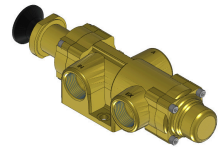

# Valve, 3-Way, Brass

VIZ-3701-NGS

### Versa V Series Directional Control Valve

The VERSA 1" brass V Series valves are suited for nearly all pneumatic directional control applications. The V Series is designed for trouble-free

performance even in the harshest environments. The integrity of design makes them adaptable to a maximum number of applications with a minimum number of components. This is possible through the modular approach to valve construction, which allows valve bodies and actuating devices to be interchanged end for end and valve for a valve in many cases. The modular approach to this valve design makes thousands of valve variations possible, allowing the customer to "build" his valve to fit his unique specifications.

## Specifications

Actuation	Palm Button   Detent
Function	3-way, 2-pos, NC
Port Size	Body Ported, 1" NPT
Valve Pressure Range (PSI)	VAC-200 psi
Valve Pressure Range (BAR)	VAC-13.8 bar
Primary Flow	11.1 Cv
Media	Air - Inert Gas, Natural Gas
Temperature Range (F)	5°F to 300°F
Temperature Range (C)	-15°C to 149°C
Body & Internal Parts	Brass
Weight	10.250000