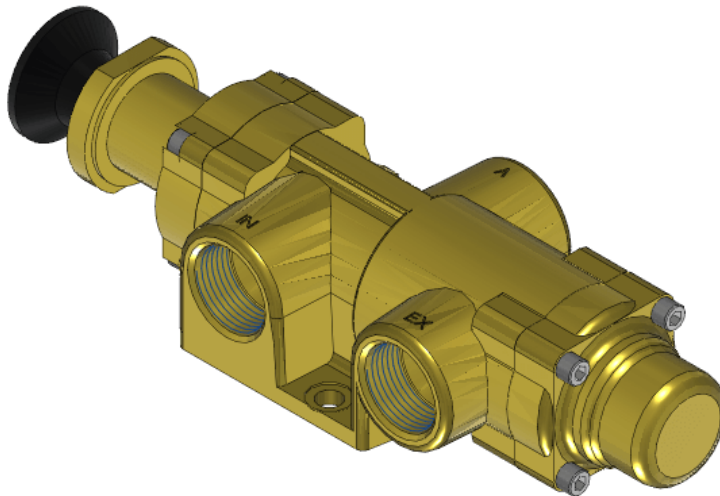

# Valve, 3-Way, Brass

VIZ-3701-NGS

### Versa V Series Directional Control Valve

The VERSA 1" brass V Series valves are suited for nearly all pneumatic directional control applications. The V Series is designed for trouble-free

performance even in the harshest environments. The integrity of design makes them adaptable to a maximum number of applications with a minimum number of components. This is possible through the modular approach to valve construction, which allows valve bodies and actuating devices to be interchanged end for end and valve for a valve in many cases. The modular approach to this valve design makes thousands of valve variations possible, allowing the customer to "build" his valve to fit his unique specifications.

## Specifications

Actuation	Palm Button   Detent
Function	3-way, 2-pos, NC
Port Size	Body Ported, 1" NPT
Valve Pressure Range (PSI)	VAC-200 psi
Valve Pressure Range (BAR)	VAC-13.8 bar
Primary Flow	11.1 Cv
Media	Air - Inert Gas, Natural Gas
Temperature Range (F)	5°F to 300°F
Temperature Range (C)	-15°C to 149°C
Body & Internal Parts	Brass
Weight	10.250000