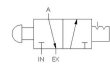

Description

Versa V Series Directional Control Valve

The VERSA 1" brass V Series valves are suited for nearly all pneumatic directional control applications. The V Series is designed for trouble-free