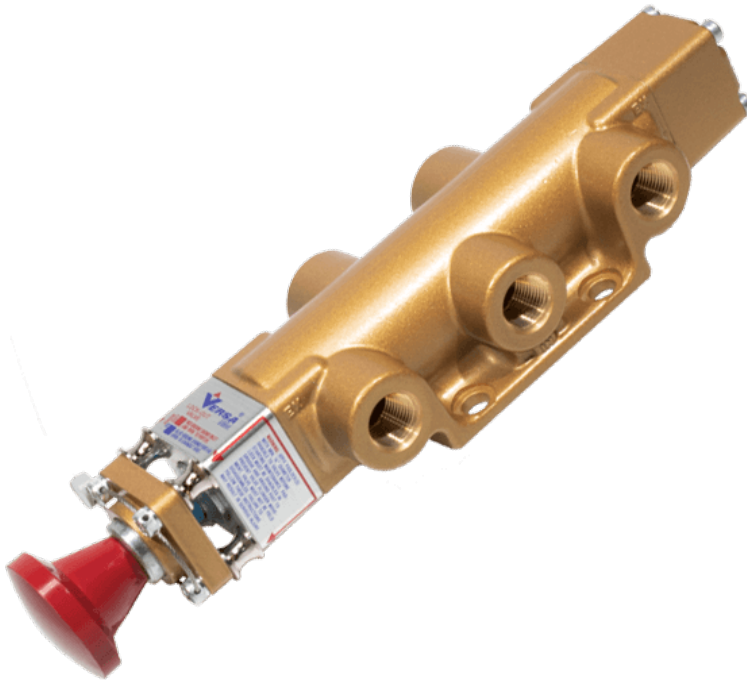

22 Spring Valley Rd.  
Paramus, NJ 07652  
(201) 843-2400  
sales@versa-valves.com

# Valve, 4-Way, Brass

VIZ-4402-LOVE

PROCESSING

## Specifications

---

Actuation	Palm Button-Lockout-Locks In Both Positions   Detent
Function	4-way, 2-pos
Port Size	Body Ported, 3/8" NPT
Valve Pressure Range (PSI)	VAC-200 psi
Valve Pressure Range (BAR)	VAC-13.8 bar
Primary Flow	3.4 Cv
Media	Air - Inert Gas, Natural Gas
Temperature Range (F)	5°F to 200°F
Temperature Range (C)	-15°C to 93°C
Body & Internal Parts	Brass
Weight	4.750000