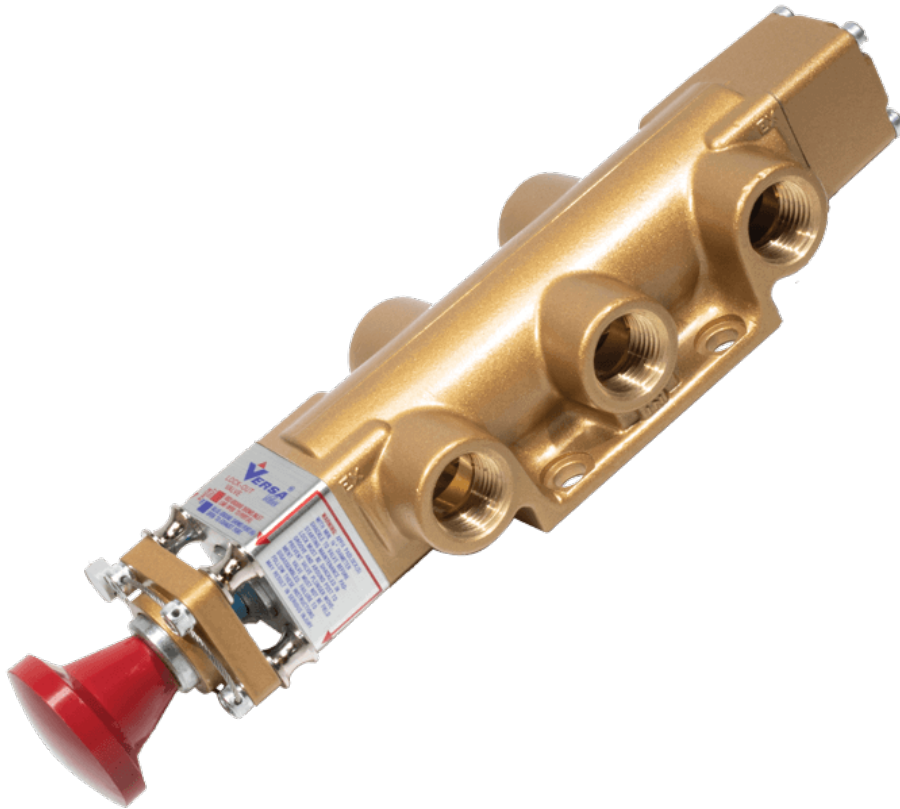

22 Spring Valley Rd.
Paramus, NJ 07652
(201) 843-2400
sales@versa-valves.com

Valve, 4-Way, Brass

VIZ-4502-LOVE-NGS

PROCESSING

Specifications

Actuation	Palm Button-Lockout-Locks In Both Positions Detent
Function	4-way, 2-pos
Port Size	Body Ported, 1/2" NPT
Valve Pressure Range (PSI)	VAC-200 psi
Valve Pressure Range (BAR)	VAC-13.8 bar
Primary Flow	4.0 Cv
Media	Air - Inert Gas, Natural Gas
Temperature Range (F)	5°F to 300°F
Temperature Range (C)	-15°C to 149°C
Body & Internal Parts	Brass
Weight	4.880000