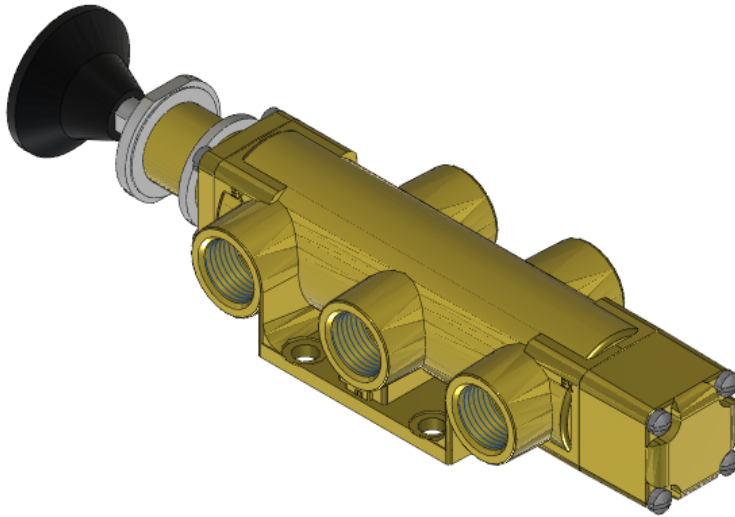

# Valve, 4-Way, Brass

VIZ-4502-NGS

## Specifications

---

Actuation	Palm Button   Detent
Function	4-way, 2-pos
Port Size	Body Ported, 1/2" NPT
Valve Pressure Range (PSI)	VAC-200 psi
Valve Pressure Range (BAR)	VAC-13.8 bar
Primary Flow	4.0 Cv
Media	Air - Inert Gas, Natural Gas
Temperature Range (F)	5°F to 300°F
Temperature Range (C)	-15°C to 149°C
Body & Internal Parts	Brass
Weight	4.570000