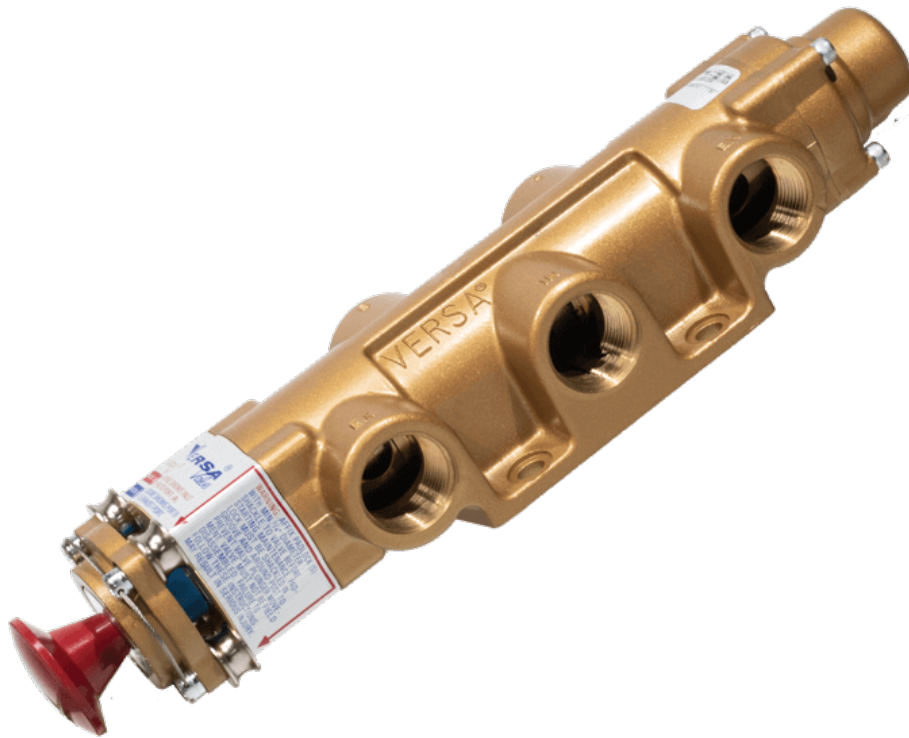

# Valve, 4-Way, Brass

VIZ-4702-LOVB

### Versa V Series Directional Control Valve

The VERSA 1" brass V Series valves are suited for nearly all pneumatic directional control applications. The V Series is designed for trouble-free

performance even in the harshest environments. The integrity of design makes them adaptable to a maximum number of applications with a minimum number of components. This is possible through the modular approach to valve construction, which allows valve bodies and actuating devices to be interchanged end for end and valve for a valve in many cases. The modular approach to this valve design makes thousands of valve variations possible, allowing the customer to "build" his valve to fit his unique specifications.

## Product Features

- Constructed of forged brass for long-lasting, corrosion-resistant strength. Functions without fail when exposed to mud, water, salt, grime, oils and chemicals
- Buna-N/nitrile rubber o-ring seals perform reliably with oil, fuel, and other chemicals over broad temperature range

## Specifications

Actuation	Palm Button-Lockout-Lock In One Position   Detent
Function	4-way, 2-pos
Port Size	Body Ported, 1" NPT
Valve Pressure Range (PSI)	VAC-200 psi
Valve Pressure Range (BAR)	VAC-13.8 bar
Primary Flow	11.1 Cv
Media	Air - Inert Gas, Natural Gas
Temperature Range (F)	5°F to 200°F
Temperature Range (C)	-15°C to 93°C
Body & Internal Parts	Brass
Weight	14.440000