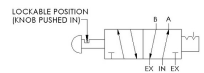

Description

Versa V Series Directional Control Valve

The VERSA 1" brass V Series valves are suited for nearly all pneumatic directional control applications. The V Series is designed for trouble-free