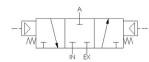

Description

Versa V Series Directional Control Valve

The VERSA 1/4" brass V Series valves are suited for nearly all pneumatic directional control applications. The V Series is designed for trouble-