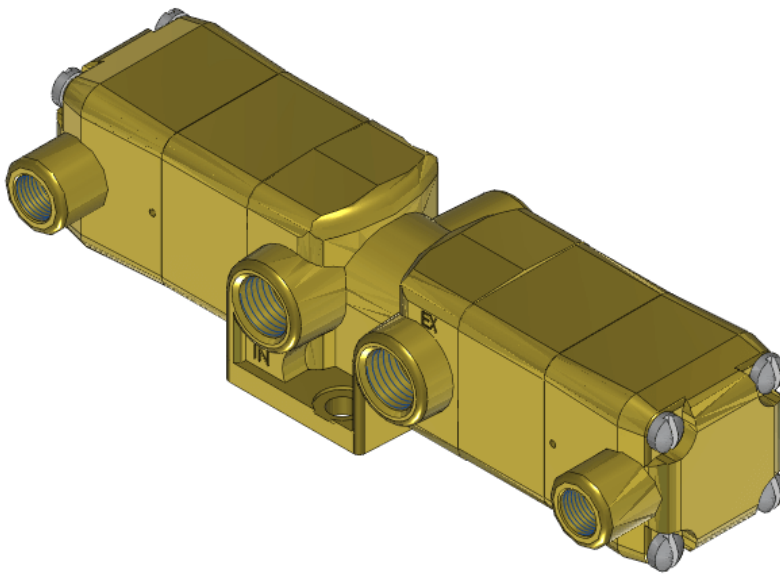

# Valve, 3-Way, Brass

VJJ-3303-WS

### Versa V Series Directional Control Valve

The VERSA 1/4" brass V Series valves are suited for nearly all pneumatic directional control applications. The V Series is designed for trouble-

free performance even in the harshest environments. The integrity of design makes them adaptable to a maximum number of applications with a minimum number of components. This is possible through the modular approach to valve construction, which allows valve bodies and actuating devices to be interchanged end for end and valve for a valve in many cases. The modular approach to this valve design makes thousands of valve variations possible, allowing the customer to "build" his valve to fit his unique specifications.

## Specifications

Actuation	Double Pilot Spring Center
Function	3-way, 3-pos, Blocked Center
Port Size	Body Ported, 1/4" NPT
Valve Pressure Range (PSI)	0-100 psi
Valve Pressure Range (BAR)	0-6.90 bar
Primary Flow	1.8 Cv
Media	Water
Pilot Pressure Range (PSI)	70-200 psi
Pilot Pressure Range (BAR)	4.83-13.8 bar
Temperature Range (F)	-9°F to 200°F
Temperature Range (C)	-23°C to 93°C
Body & Internal Parts	Brass
Weight	2.850000