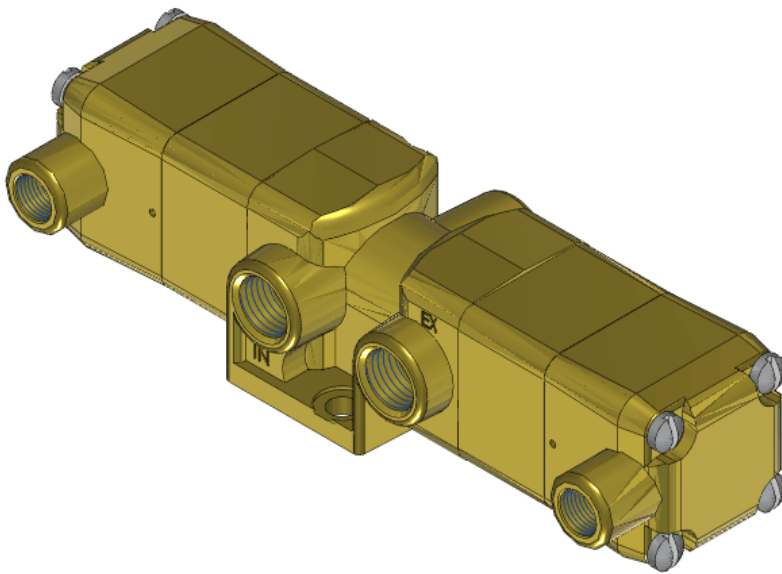

# Valve, 3-Way, Brass

VJJ-3303

## Specifications

---

Actuation	Double Pilot Spring Center
Function	3-way, 3-pos, Blocked Center
Port Size	Body Ported, 1/4" NPT
Valve Pressure Range (PSI)	VAC-200 psi
Valve Pressure Range (BAR)	VAC-13.8 bar
Primary Flow	1.8 Cv
Media	Air - Inert Gas, Natural Gas
Pilot Pressure Range (PSI)	40-200 psi
Pilot Pressure Range (BAR)	2.76-13.8 bar
Temperature Range (F)	-9°F to 200°F
Temperature Range (C)	-23°C to 93°C
Body & Internal Parts	Brass
Weight	3.030000