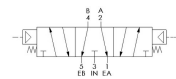

22 Spring Valley Rd.
Paramus, NJ 07652
(201) 843-2400
sales@versa-valves.com

Valve, 4-Way, SST

VJJ-4304-316-NGS

Description

V-316 Series Directional Control Valve

The 1/4" V-316 Series directional control valve is suited for the most demanding applications. Ruggedly constructed, internally and externally, of

100% Leak Tested • 10-Year Warranty

Specifications

Actuation	Double Pilot Spring Center
Function	4-way, 3-pos, Cylinder ports open to exhaust
Port Size	Body Ported, 1/4" NPT
Valve Pressure Range (PSI)	VAC-200 psi
Valve Pressure Range (BAR)	VAC-13.8 bar
Primary Flow	1.8 Cv
Media	Air - Inert Gas, Natural Gas
Pilot Pressure Range (PSI)	55-200 psi
Pilot Pressure Range (BAR)	3.79-13.8 bar
Temperature Range (F)	-4°F to 300°F
Temperature Range (C)	-20°C to 149°C
Body & Internal Parts	316L Stainless Steel
Weight	3.280000