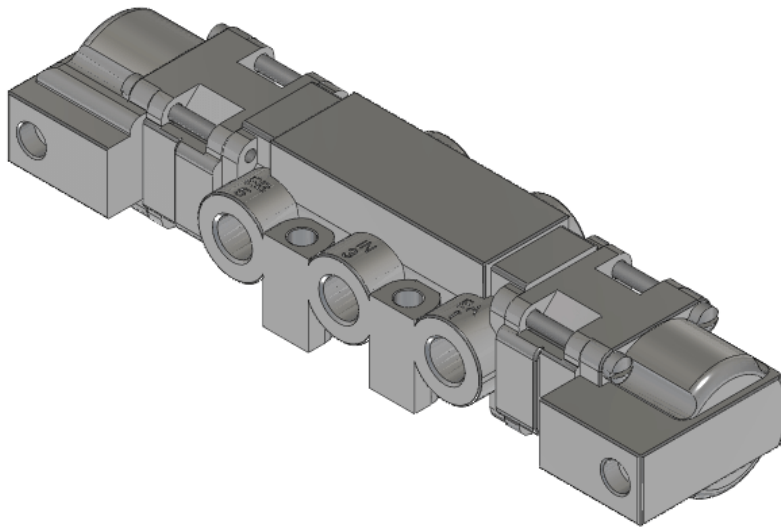

22 Spring Valley Rd.
Paramus, NJ 07652
(201) 843-2400
sales@versa-valves.com

Valve, 4-Way, SST

VJJ-4304-316-NGS

Description

V-316 Series Directional Control Valve

The 1/4" V-316 Series directional control valve is suited for the most demanding applications. Ruggedly constructed, internally and externally, of

stainless steel, these valves can withstand the physical abuse of corrosive environments and controlled media. The modular design concept utilizes three basic sub-assemblies: a body assembly and two actuator assemblies that simplify circuit planning while affording almost unlimited combinations.

Product Features

- Constructed of SAE 316L marine grade stainless steel conforming to NACE standard MR-01-75 suitable for direct exposure to sour environments
- FKM o-ring seals perform reliably with exposure to hydrocarbons or highly corrosive fluids over a broad temperature range: equivalent to Viton®, Fluorel®

100% Leak Tested • 10-Year Warranty

Specifications

Actuation	Double Pilot Spring Center
Function	4-way, 3-pos, Cylinder ports open to exhaust
Port Size	Body Ported, 1/4" NPT
Valve Pressure Range (PSI)	VAC-200 psi
Valve Pressure Range (BAR)	VAC-13.8 bar
Primary Flow	1.8 Cv
Media	Air - Inert Gas, Natural Gas
Pilot Pressure Range (PSI)	55-200 psi
Pilot Pressure Range (BAR)	3.79-13.8 bar
Temperature Range (F)	-4°F to 300°F
Temperature Range (C)	-20°C to 149°C
Body & Internal Parts	316L Stainless Steel
Weight	3.280000