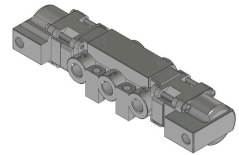

22 Spring Valley Rd.
Paramus, NJ 07652
(201) 843-2400
sales@versa-valves.com

Valve, 4-Way, SST

VJJ-4304-316-NGS

Description

V-316 Series Directional Control Valve

The 1/4" V-316 Series directional control valve is suited for the most demanding applications. Ruggedly constructed, internally and externally, of

stainless steel, these valves can withstand the physical abuse of corrosive environments and controlled media. The modular design concept utilizes three basic sub-assemblies: a body assembly and two actuator assemblies that simplify circuit planning while affording almost unlimited combinations.

Product Features

- Constructed of SAE 316L marine grade stainless steel conforming to NACE standard MR-01-75 suitable for direct exposure to sour environments
- FKM o-ring seals perform reliably with exposure to hydrocarbons or highly corrosive fluids over a broad temperature range: equivalent to Viton®, Fluorel®

100% Leak Tested • 10-Year Warranty

Specifications

Actuation	Double Pilot Spring Center
Function	4-way, 3-pos, Cylinder ports open to exhaust
Port Size	Body Ported, 1/4" NPT
Valve Pressure Range (PSI)	VAC-200 psi
Valve Pressure Range (BAR)	VAC-13.8 bar
Primary Flow	1.8 Cv
Media	Air - Inert Gas, Natural Gas
Pilot Pressure Range (PSI)	55-200 psi
Pilot Pressure Range (BAR)	3.79-13.8 bar
Temperature Range (F)	-4°F to 300°F
Temperature Range (C)	-20°C to 149°C
Body & Internal Parts	316L Stainless Steel
Weight	3.280000