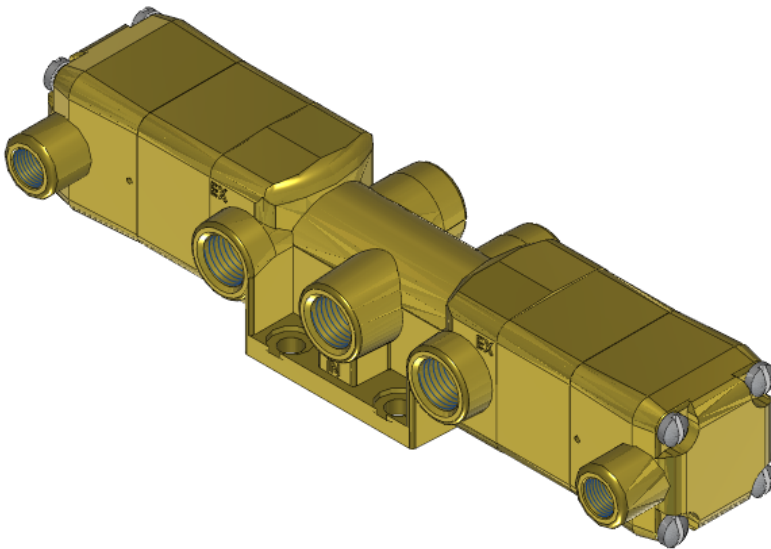

# Valve, 4-Way, Brass

VJJ-4304

PROCESSING

## Specifications

---

Actuation	Double Pilot Spring Center
Function	4-way, 3-pos, Cylinder ports open to exhaust
Port Size	Body Ported, 1/4" NPT
Valve Pressure Range (PSI)	VAC-200 psi
Valve Pressure Range (BAR)	VAC-13.8 bar
Primary Flow	1.8 Cv
Media	Air - Inert Gas, Natural Gas
Pilot Pressure Range (PSI)	40-200 psi
Pilot Pressure Range (BAR)	2.76-13.8 bar
Temperature Range (F)	-9°F to 200°F
Temperature Range (C)	-23°C to 93°C
Body & Internal Parts	Brass
Weight	3.590000