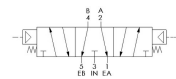

22 Spring Valley Rd.
Paramus, NJ 07652
(201) 843-2400
sales@versa-valves.com

Valve, 4-Way, SST

VJJ-4404-316

Description

V-316 Series Directional Control Valve

The 1/4" V-316 Series directional control valve is suited for the most demanding applications. Ruggedly constructed, internally and externally, of

100% Leak Tested • 10-Year Warranty

Specifications

Actuation	Double Pilot Spring Center
Function	4-way, 3-pos, Cylinder ports open to exhaust
Port Size	Body Ported, 3/8" NPT
Valve Pressure Range (PSI)	VAC-200 psi
Valve Pressure Range (BAR)	VAC-13.8 bar
Primary Flow	2.0 Cv
Media	Air - Inert Gas, Natural Gas
Pilot Pressure Range (PSI)	40-200 psi
Pilot Pressure Range (BAR)	2.76-13.8 bar
Temperature Range (F)	-4°F to 300°F
Temperature Range (C)	-20°C to 149°C
Body & Internal Parts	316L Stainless Steel
Weight	3.200000