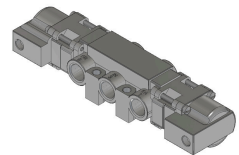

22 Spring Valley Rd.
Paramus, NJ 07652
(201) 843-2400
sales@versa-valves.com

Valve, 4-Way, SST

VJJ-4404-316

Description

V-316 Series Directional Control Valve

The 1/4" V-316 Series directional control valve is suited for the most demanding applications. Ruggedly constructed, internally and externally, of

stainless steel, these valves can withstand the physical abuse of corrosive environments and controlled media. The modular design concept utilizes three basic sub-assemblies: a body assembly and two actuator assemblies that simplify circuit planning while affording almost unlimited combinations.

Product Features

- Constructed of SAE 316L marine grade stainless steel conforming to NACE standard MR-01-75 suitable for direct exposure to sour environments
- FKM o-ring seals perform reliably with exposure to hydrocarbons or highly corrosive fluids over a broad temperature range: equivalent to Viton®, Fluorel®

100% Leak Tested • 10-Year Warranty

Specifications

Actuation	Double Pilot Spring Center
Function	4-way, 3-pos, Cylinder ports open to exhaust
Port Size	Body Ported, 3/8" NPT
Valve Pressure Range (PSI)	VAC-200 psi
Valve Pressure Range (BAR)	VAC-13.8 bar
Primary Flow	2.0 Cv
Media	Air - Inert Gas, Natural Gas
Pilot Pressure Range (PSI)	40-200 psi
Pilot Pressure Range (BAR)	2.76-13.8 bar
Temperature Range (F)	-4°F to 300°F
Temperature Range (C)	-20°C to 149°C
Body & Internal Parts	316L Stainless Steel
Weight	3.200000