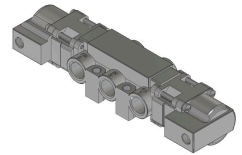

22 Spring Valley Rd.
Paramus, NJ 07652
(201) 843-2400
sales@versa-valves.com

Valve, 4-Way, SST

VJJ-4404-316

Description

V-316 Series Directional Control Valve

The 1/4" V-316 Series directional control valve is suited for the most demanding applications. Ruggedly constructed, internally and externally, of

stainless steel, these valves can withstand the physical abuse of corrosive environments and controlled media. The modular design concept utilizes three basic sub-assemblies: a body assembly and two actuator assemblies that simplify circuit planning while affording almost unlimited combinations.

Product Features

- Constructed of SAE 316L marine grade stainless steel conforming to NACE standard MR-01-75 suitable for direct exposure to sour environments
- FKM o-ring seals perform reliably with exposure to hydrocarbons or highly corrosive fluids over a broad temperature range: equivalent to Viton®, Fluorel®

100% Leak Tested • 10-Year Warranty

Specifications

Actuation	Double Pilot Spring Center
Function	4-way, 3-pos, Cylinder ports open to exhaust
Port Size	Body Ported, 3/8" NPT
Valve Pressure Range (PSI)	VAC-200 psi
Valve Pressure Range (BAR)	VAC-13.8 bar
Primary Flow	2.0 Cv
Media	Air - Inert Gas, Natural Gas
Pilot Pressure Range (PSI)	40-200 psi
Pilot Pressure Range (BAR)	2.76-13.8 bar
Temperature Range (F)	-4°F to 300°F
Temperature Range (C)	-20°C to 149°C
Body & Internal Parts	316L Stainless Steel
Weight	3.200000