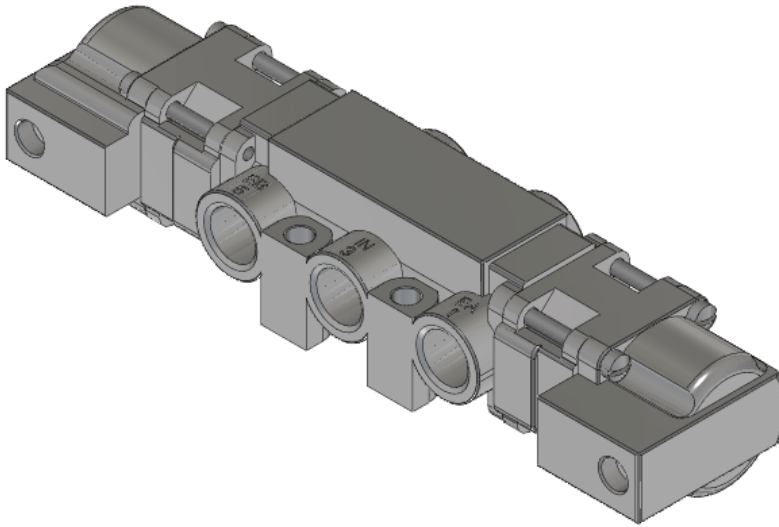

22 Spring Valley Rd.
Paramus, NJ 07652
(201) 843-2400
sales@versa-valves.com

Valve, 4-Way, SST

VJJ-4404-316

Description

V-316 Series Directional Control Valve

The 1/4" V-316 Series directional control valve is suited for the most demanding applications. Ruggedly constructed, internally and externally, of

stainless steel, these valves can withstand the physical abuse of corrosive environments and controlled media. The modular design concept utilizes three basic sub-assemblies: a body assembly and two actuator assemblies that simplify circuit planning while affording almost unlimited combinations.

Product Features

- Constructed of SAE 316L marine grade stainless steel conforming to NACE standard MR-01-75 suitable for direct exposure to sour environments
- FKM o-ring seals perform reliably with exposure to hydrocarbons or highly corrosive fluids over a broad temperature range: equivalent to Viton®, Fluorel®

100% Leak Tested • 10-Year Warranty

Specifications

Actuation	Double Pilot Spring Center
Function	4-way, 3-pos, Cylinder ports open to exhaust
Port Size	Body Ported, 3/8" NPT
Valve Pressure Range (PSI)	VAC-200 psi
Valve Pressure Range (BAR)	VAC-13.8 bar
Primary Flow	2.0 Cv
Media	Air - Inert Gas, Natural Gas
Pilot Pressure Range (PSI)	40-200 psi
Pilot Pressure Range (BAR)	2.76-13.8 bar
Temperature Range (F)	-4°F to 300°F
Temperature Range (C)	-20°C to 149°C
Body & Internal Parts	316L Stainless Steel
Weight	3.200000