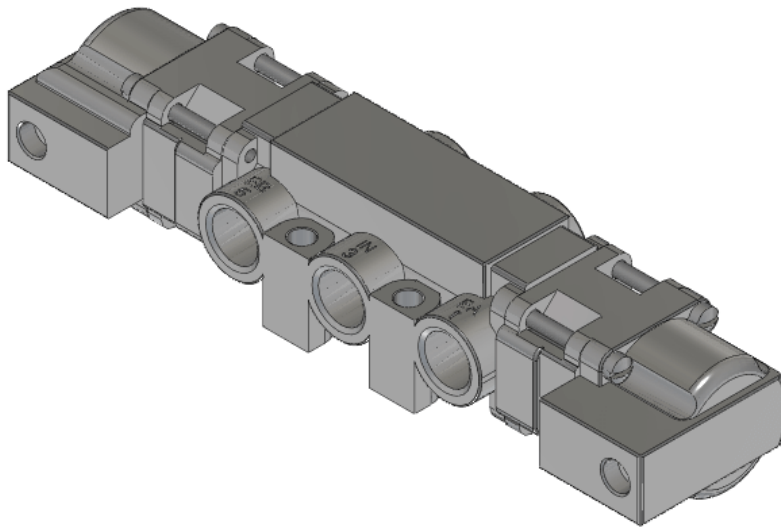

22 Spring Valley Rd.
Paramus, NJ 07652
(201) 843-2400
sales@versa-valves.com

Valve, 4-Way, SST

VJJ-4404-316

Description

V-316 Series Directional Control Valve

The 1/4" V-316 Series directional control valve is suited for the most demanding applications. Ruggedly constructed, internally and externally, of

stainless steel, these valves can withstand the physical abuse of corrosive environments and controlled media. The modular design concept utilizes three basic sub-assemblies: a body assembly and two actuator assemblies that simplify circuit planning while affording almost unlimited combinations.

Product Features

- Constructed of SAE 316L marine grade stainless steel conforming to NACE standard MR-01-75 suitable for direct exposure to sour environments
- FKM o-ring seals perform reliably with exposure to hydrocarbons or highly corrosive fluids over a broad temperature range: equivalent to Viton®, Fluorel®

100% Leak Tested • 10-Year Warranty

Specifications

Actuation	Double Pilot Spring Center
Function	4-way, 3-pos, Cylinder ports open to exhaust
Port Size	Body Ported, 3/8" NPT
Valve Pressure Range (PSI)	VAC-200 psi
Valve Pressure Range (BAR)	VAC-13.8 bar
Primary Flow	2.0 Cv
Media	Air - Inert Gas, Natural Gas
Pilot Pressure Range (PSI)	40-200 psi
Pilot Pressure Range (BAR)	2.76-13.8 bar
Temperature Range (F)	-4°F to 300°F
Temperature Range (C)	-20°C to 149°C
Body & Internal Parts	316L Stainless Steel
Weight	3.200000