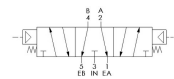

22 Spring Valley Rd.
Paramus, NJ 07652
(201) 843-2400
sales@versa-valves.com

Valve, 4-Way, SST

VJJ-4404-316

Description

V-316 Series Directional Control Valve

The 1/4" V-316 Series directional control valve is suited for the most demanding applications. Ruggedly constructed, internally and externally, of

100% Leak Tested • 10-Year Warranty

Specifications

Actuation	Double Pilot Spring Center
Function	4-way, 3-pos, Cylinder ports open to exhaust
Port Size	Body Ported, 3/8" NPT
Valve Pressure Range (PSI)	VAC-200 psi
Valve Pressure Range (BAR)	VAC-13.8 bar
Primary Flow	2.0 Cv
Media	Air - Inert Gas, Natural Gas
Pilot Pressure Range (PSI)	40-200 psi
Pilot Pressure Range (BAR)	2.76-13.8 bar
Temperature Range (F)	-4°F to 300°F
Temperature Range (C)	-20°C to 149°C
Body & Internal Parts	316L Stainless Steel
Weight	3.200000