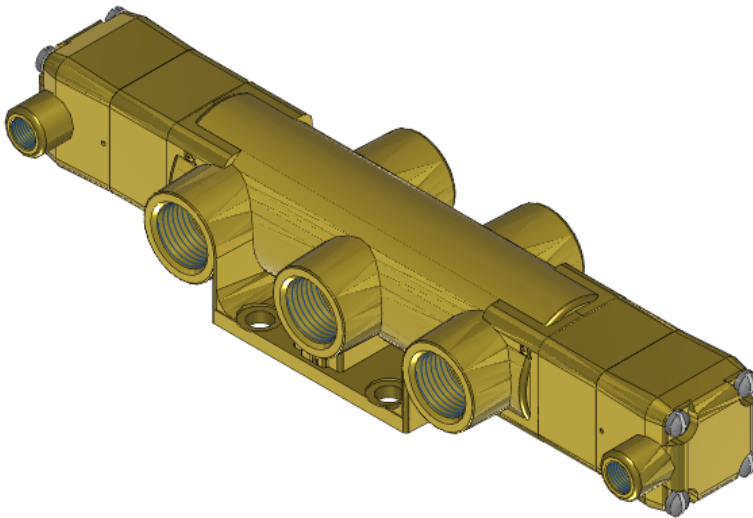

22 Spring Valley Rd.
Paramus, NJ 07652
(201) 843-2400
sales@versa-valves.com

Valve, 4-Way, Brass

VJJ-4503-2B

Specifications

Actuation	Double Pilot Spring Center
Function	4-way, 3-pos, Blocked Center
Port Size	Body Ported, 1/2" G Threads
Valve Pressure Range (PSI)	VAC-200 psi
Valve Pressure Range (BAR)	VAC-13.8 bar
Primary Flow	4.0 Cv
Media	Air - Inert Gas, Natural Gas
Pilot Pressure Range (PSI)	40-200 psi
Pilot Pressure Range (BAR)	2.76-13.8 bar
Temperature Range (F)	-9°F to 200°F
Temperature Range (C)	-23°C to 93°C
Body & Internal Parts	Brass
Weight	5.880000