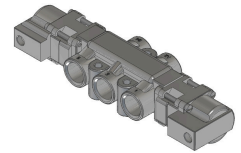

22 Spring Valley Rd.
Paramus, NJ 07652
(201) 843-2400
sales@versa-valves.com

Valve, 4-Way, SST

VJJ-4503-316-S

Description

V-316 Series Directional Control Valve

The 1/2" V-316 Series directional control valve is suited for the most demanding applications. Ruggedly constructed, internally and externally, of

stainless steel, these valves can withstand the physical abuse of corrosive environments and controlled media. The modular design concept utilizes three basic sub-assemblies: a body assembly and two actuator assemblies that simplify circuit planning while affording almost unlimited combinations.

Product Features

- Constructed of SAE 316L marine grade stainless steel conforming to NACE standard MR-01-75 suitable for direct exposure to sour environments
- FKM o-ring seals perform reliably with exposure to hydrocarbons or highly corrosive fluids over a broad temperature range: equivalent to Viton®, Fluorel®

100% Leak Tested • 10-Year Warranty

Specifications

Actuation	Double Pilot Spring Center
Function	4-way, 3-pos, Blocked Center
Port Size	Body Ported, 1/2" NPT
Valve Pressure Range (PSI)	VAC-200 psi
Valve Pressure Range (BAR)	VAC-13.8 bar
Primary Flow	5.5 Cv
Media	Air - Inert Gas, Natural Gas
Pilot Pressure Range (PSI)	55-200 psi
Pilot Pressure Range (BAR)	3.79-13.8 bar
Temperature Range (F)	-4°F to 300°F
Temperature Range (C)	-20°C to 149°C
Body & Internal Parts	316L Stainless Steel
Weight	3.610000