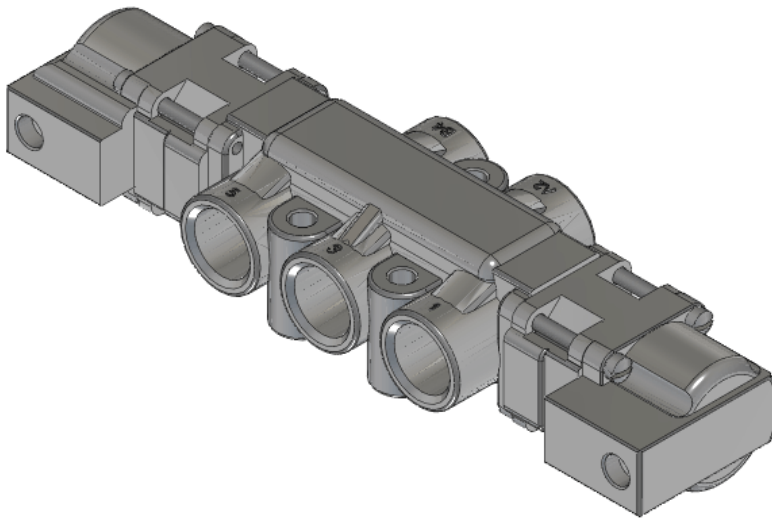

22 Spring Valley Rd.
Paramus, NJ 07652
(201) 843-2400
sales@versa-valves.com

Valve, 4-Way, SST

VJJ-4503-316-S

Description

V-316 Series Directional Control Valve

The 1/2" V-316 Series directional control valve is suited for the most demanding applications. Ruggedly constructed, internally and externally, of

stainless steel, these valves can withstand the physical abuse of corrosive environments and controlled media. The modular design concept utilizes three basic sub-assemblies: a body assembly and two actuator assemblies that simplify circuit planning while affording almost unlimited combinations.

Product Features

- Constructed of SAE 316L marine grade stainless steel conforming to NACE standard MR-01-75 suitable for direct exposure to sour environments
- FKM o-ring seals perform reliably with exposure to hydrocarbons or highly corrosive fluids over a broad temperature range: equivalent to Viton®, Fluorel®

100% Leak Tested • 10-Year Warranty

Specifications

Actuation	Double Pilot Spring Center
Function	4-way, 3-pos, Blocked Center
Port Size	Body Ported, 1/2" NPT
Valve Pressure Range (PSI)	VAC-200 psi
Valve Pressure Range (BAR)	VAC-13.8 bar
Primary Flow	5.5 Cv
Media	Air - Inert Gas, Natural Gas
Pilot Pressure Range (PSI)	55-200 psi
Pilot Pressure Range (BAR)	3.79-13.8 bar
Temperature Range (F)	-4°F to 300°F
Temperature Range (C)	-20°C to 149°C
Body & Internal Parts	316L Stainless Steel
Weight	3.610000