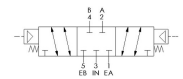

22 Spring Valley Rd.
Paramus, NJ 07652
(201) 843-2400
sales@versa-valves.com

Valve, 4-Way, SST

VJJ-4503-316-S

Description

V-316 Series Directional Control Valve

The 1/2" V-316 Series directional control valve is suited for the most demanding applications. Ruggedly constructed, internally and externally, of

100% Leak Tested • 10-Year Warranty

Specifications

Actuation	Double Pilot Spring Center
Function	4-way, 3-pos, Blocked Center
Port Size	Body Ported, 1/2" NPT
Valve Pressure Range (PSI)	VAC-200 psi
Valve Pressure Range (BAR)	VAC-13.8 bar
Primary Flow	5.5 Cv
Media	Air - Inert Gas, Natural Gas
Pilot Pressure Range (PSI)	55-200 psi
Pilot Pressure Range (BAR)	3.79-13.8 bar
Temperature Range (F)	-4°F to 300°F
Temperature Range (C)	-20°C to 149°C
Body & Internal Parts	316L Stainless Steel
Weight	3.610000