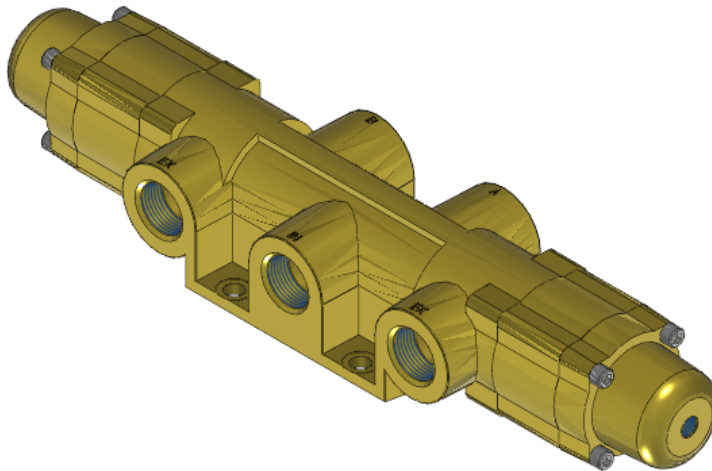

# Valve, 4-Way, Brass

VJJ-4603-WS

### Versa V Series Directional Control Valve

The VERSA 1" brass V Series valves are suited for nearly all pneumatic directional control applications. The V Series is designed for trouble-free

performance even in the harshest environments. The integrity of design makes them adaptable to a maximum number of applications with a minimum number of components. This is possible through the modular approach to valve construction, which allows valve bodies and actuating devices to be interchanged end for end and valve for a valve in many cases. The modular approach to this valve design makes thousands of valve variations possible, allowing the customer to "build" his valve to fit his unique specifications.

## Product Features

- Constructed of forged brass for long-lasting, corrosion-resistant strength. Functions without fail when exposed to mud, water, salt, grime, oils and chemicals
- Buna-N/nitrile rubber o-ring seals perform reliably with oil, fuel, and other chemicals over broad temperature range

## Specifications

Actuation	Double Pilot Spring Center
Function	4-way, 3-pos, Blocked Center
Port Size	Body Ported, 3/4" NPT
Valve Pressure Range (PSI)	0-100 psi
Valve Pressure Range (BAR)	0-6.90 bar
Primary Flow	9.7 Cv
Media	Water
Pilot Pressure Range (PSI)	70-200 psi
Pilot Pressure Range (BAR)	4.83-13.8 bar
Temperature Range (F)	-9°F to 200°F
Temperature Range (C)	-23°C to 93°C
Body & Internal Parts	Brass
Weight	18.180000