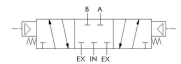

Description

Versa V Series Directional Control Valve

The VERSA 1" brass V Series valves are suited for nearly all pneumatic directional control applications. The V Series is designed for trouble-free