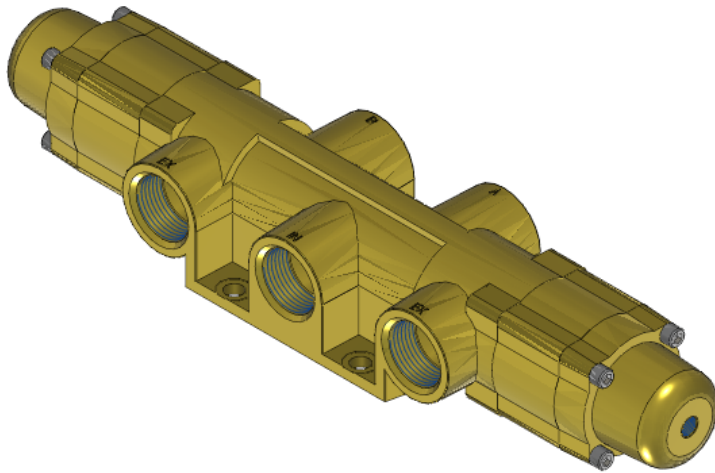

# Valve, 4-Way, Brass

VJJ-4703

## Specifications

---

Actuation	Double Pilot Spring Center
Function	4-way, 3-pos, Blocked Center
Port Size	Body Ported, 1" NPT
Valve Pressure Range (PSI)	VAC-200 psi
Valve Pressure Range (BAR)	VAC-13.8 bar
Primary Flow	11.1 Cv
Media	Air - Inert Gas, Natural Gas
Pilot Pressure Range (PSI)	50-200 psi
Pilot Pressure Range (BAR)	3.45-13.8 bar
Temperature Range (F)	-9°F to 200°F
Temperature Range (C)	-23°C to 93°C
Body & Internal Parts	Brass
Weight	17.380000