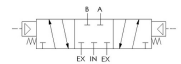

## Specifications

---

Actuation	Double Pilot Spring Center
Function	4-way, 3-pos, Blocked Center
Port Size	Body Ported, 1" NPT
Valve Pressure Range (PSI)	VAC-200 psi
Valve Pressure Range (BAR)	VAC-13.8 bar
Primary Flow	11.1 Cv
Media	Air - Inert Gas, Natural Gas
Pilot Pressure Range (PSI)	50-200 psi
Pilot Pressure Range (BAR)	3.45-13.8 bar
Temperature Range (F)	-9°F to 200°F
Temperature Range (C)	-23°C to 93°C
Body & Internal Parts	Brass
Weight	17.380000