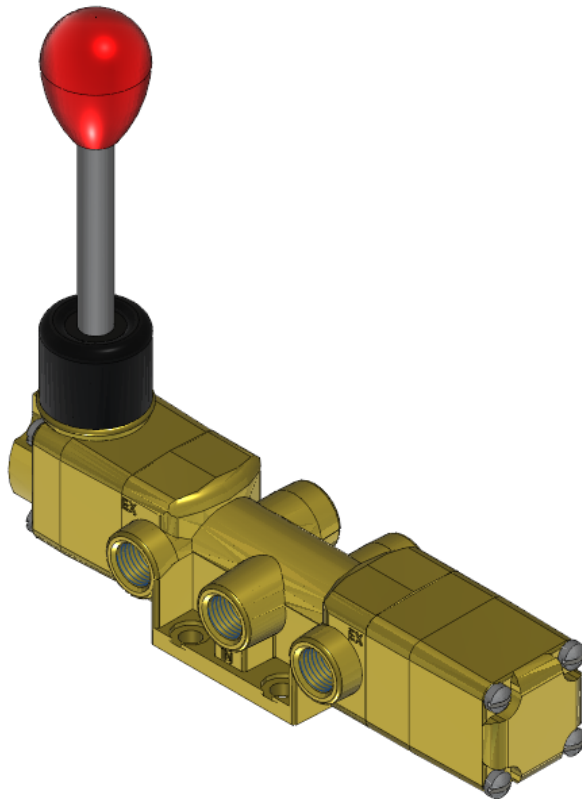

# Valve, 4-Way, Brass

VLB-4303

## Specifications

---

Actuation	Hand Lever-Centerline   Spring Center
Function	4-way, 3-pos, Blocked Center
Port Size	Body Ported, 1/4" NPT
Valve Pressure Range (PSI)	VAC-200 psi
Valve Pressure Range (BAR)	VAC-13.8 bar
Primary Flow	1.8 Cv
Media	Air - Inert Gas, Natural Gas
Temperature Range (F)	5°F to 200°F
Temperature Range (C)	-15°C to 93°C
Body & Internal Parts	Brass
Weight	3.370000