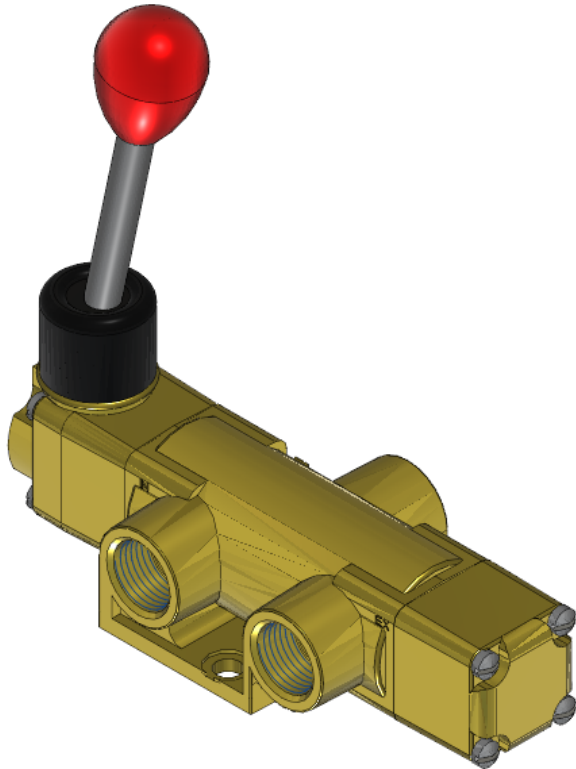

# Valve, 3-Way, Brass

VLS-3502

## Specifications

---

Actuation	Hand Lever-Centerline   Spring Return
Function	3-way, 2-pos, NO
Port Size	Body Ported, 1/2" NPT
Valve Pressure Range (PSI)	VAC-200 psi
Valve Pressure Range (BAR)	VAC-13.8 bar
Primary Flow	4.0 Cv
Media	Air - Inert Gas, Natural Gas
Temperature Range (F)	5°F to 200°F
Temperature Range (C)	-15°C to 93°C
Body & Internal Parts	Brass
Weight	3.940000