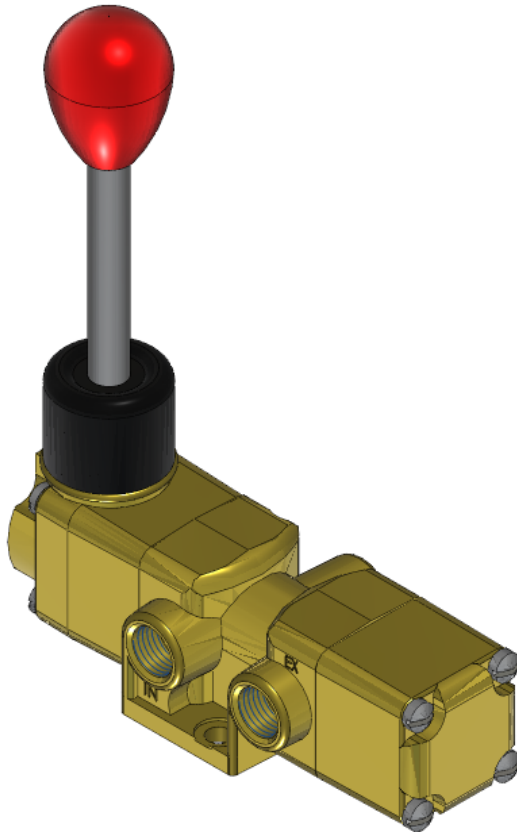

# Valve, 3-Way, Brass

VLU-3303

### Versa V Series Directional Control Valve

The VERSA 1/4" brass V Series valves are suited for nearly all pneumatic directional control applications. The V Series is designed for trouble-

free performance even in the harshest environments. The integrity of design makes them adaptable to a maximum number of applications with a minimum number of components. This is possible through the modular approach to valve construction, which allows valve bodies and actuating devices to be interchanged end for end and valve for a valve in many cases. The modular approach to this valve design makes thousands of valve variations possible, allowing the customer to "build" his valve to fit his unique specifications.

## Specifications

Actuation	Hand Lever-Centerline \ Detent 3-positions
Function	3-way, 3-pos, Blocked Center
Port Size	Body Ported, 1/4" NPT
Valve Pressure Range (PSI)	VAC-200 psi
Valve Pressure Range (BAR)	VAC-13.8 bar
Primary Flow	1.8 Cv
Media	Air - Inert Gas, Natural Gas
Temperature Range (F)	5°F to 200°F
Temperature Range (C)	-15°C to 93°C
Body & Internal Parts	Brass
Weight	2.670000