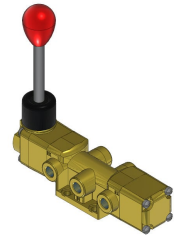

# Valve, 4-Way, Brass

VLU-4203

### Versa V Series Directional Control Valve

The VERSA 1/4" brass V Series valves are suited for nearly all pneumatic directional control applications. The V Series is designed for trouble-

free performance even in the harshest environments. The integrity of design makes them adaptable to a maximum number of applications with a minimum number of components. This is possible through the modular approach to valve construction, which allows valve bodies and actuating devices to be interchanged end for end and valve for a valve in many cases. The modular approach to this valve design makes thousands of valve variations possible, allowing the customer to "build" his valve to fit his unique specifications.

## Product Features

- Constructed of forged brass for long-lasting, corrosion-resistant strength. Functions without fail when exposed to mud, water, salt, grime, oils and chemicals
- Buna-N/nitrile rubber o-ring seals perform reliably with oil, fuel, and other chemicals over broad temperature range

## Specifications

Actuation	Hand Lever-Centerline \ Detent 3-positions
Function	4-way, 3-pos, Blocked Center
Port Size	Body Ported, 1/8" NPT
Valve Pressure Range (PSI)	VAC-200 psi
Valve Pressure Range (BAR)	VAC-13.8 bar
Primary Flow	1.4 Cv
Media	Air - Inert Gas, Natural Gas
Temperature Range (F)	5°F to 200°F
Temperature Range (C)	-15°C to 93°C
Body & Internal Parts	Brass
Weight	3.310000