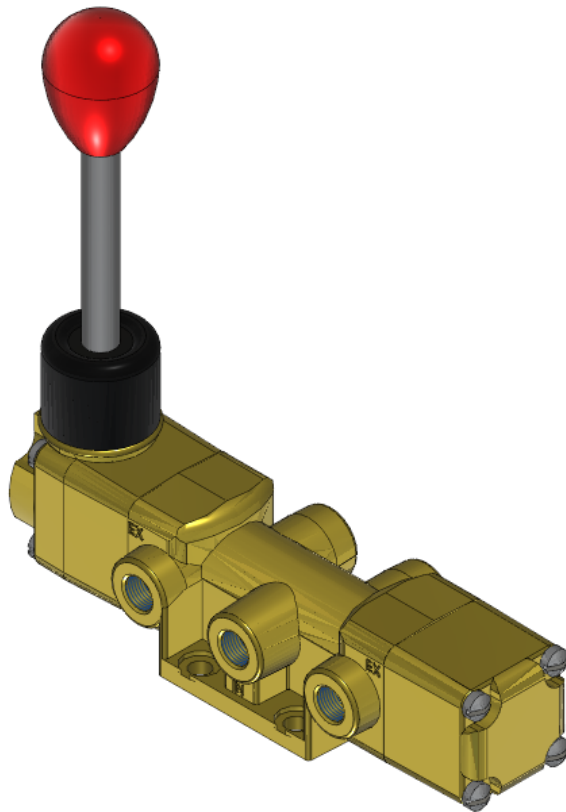

# Valve, 4-Way, Brass

VLU-4203

### Versa V Series Directional Control Valve

The VERSA 1/4" brass V Series valves are suited for nearly all pneumatic directional control applications. The V Series is designed for trouble-

free performance even in the harshest environments. The integrity of design makes them adaptable to a maximum number of applications with a minimum number of components. This is possible through the modular approach to valve construction, which allows valve bodies and actuating devices to be interchanged end for end and valve for a valve in many cases. The modular approach to this valve design makes thousands of valve variations possible, allowing the customer to "build" his valve to fit his unique specifications.

## Product Features

- Constructed of forged brass for long-lasting, corrosion-resistant strength. Functions without fail when exposed to mud, water, salt, grime, oils and chemicals
- Buna-N/nitrile rubber o-ring seals perform reliably with oil, fuel, and other chemicals over broad temperature range

## Specifications

Actuation	Hand Lever-Centerline \ Detent 3-positions
Function	4-way, 3-pos, Blocked Center
Port Size	Body Ported, 1/8" NPT
Valve Pressure Range (PSI)	VAC-200 psi
Valve Pressure Range (BAR)	VAC-13.8 bar
Primary Flow	1.4 Cv
Media	Air - Inert Gas, Natural Gas
Temperature Range (F)	5°F to 200°F
Temperature Range (C)	-15°C to 93°C
Body & Internal Parts	Brass
Weight	3.310000