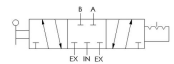

Description

Versa V Series Directional Control Valve

The VERSA 1/4" brass V Series valves are suited for nearly all pneumatic directional control applications. The V Series is designed for trouble-