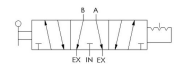

Description

Versa V Series Directional Control Valve

The VERSA 1/4" brass V Series valves are suited for nearly all pneumatic directional control applications. The V Series is designed for trouble-