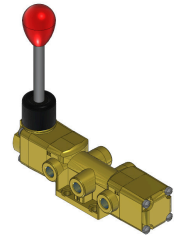

# Valve, 4-Way, Brass

VLU-4204

### Versa V Series Directional Control Valve

The VERSA 1/4" brass V Series valves are suited for nearly all pneumatic directional control applications. The V Series is designed for trouble-

free performance even in the harshest environments. The integrity of design makes them adaptable to a maximum number of applications with a minimum number of components. This is possible through the modular approach to valve construction, which allows valve bodies and actuating devices to be interchanged end for end and valve for a valve in many cases. The modular approach to this valve design makes thousands of valve variations possible, allowing the customer to "build" his valve to fit his unique specifications.

## Product Features

- Constructed of forged brass for long-lasting, corrosion-resistant strength. Functions without fail when exposed to mud, water, salt, grime, oils and chemicals
- Buna-N/nitrile rubber o-ring seals perform reliably with oil, fuel, and other chemicals over broad temperature range

## Specifications

Actuation	Hand Lever-Centerline \ Detent 3-positions
Function	4-way, 3-pos, Cylinder ports open to exhaust
Port Size	Body Ported, 1/8" NPT
Valve Pressure Range (PSI)	VAC-200 psi
Valve Pressure Range (BAR)	VAC-13.8 bar
Primary Flow	1.4 Cv
Media	Air - Inert Gas, Natural Gas
Temperature Range (F)	5°F to 200°F
Temperature Range (C)	-15°C to 93°C
Body & Internal Parts	Brass
Weight	3.300000