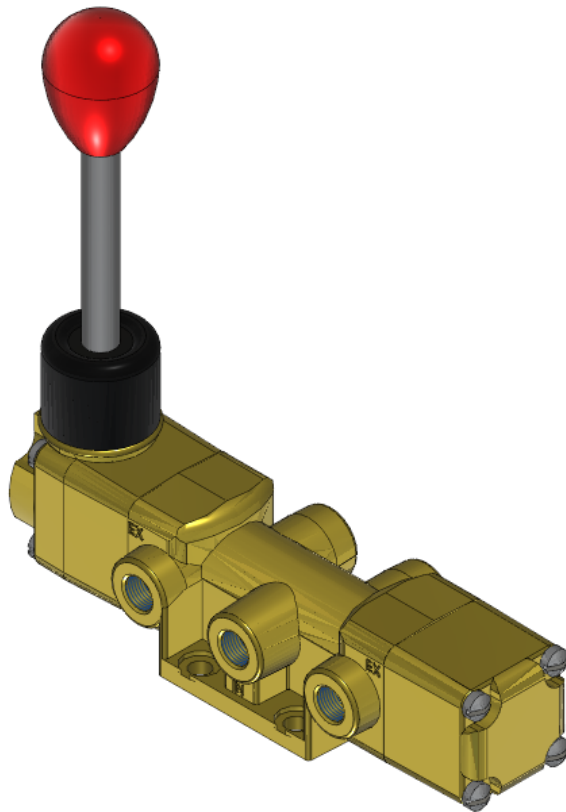

# Valve, 4-Way, Brass

VLU-4204

### Versa V Series Directional Control Valve

The VERSA 1/4" brass V Series valves are suited for nearly all pneumatic directional control applications. The V Series is designed for trouble-

free performance even in the harshest environments. The integrity of design makes them adaptable to a maximum number of applications with a minimum number of components. This is possible through the modular approach to valve construction, which allows valve bodies and actuating devices to be interchanged end for end and valve for a valve in many cases. The modular approach to this valve design makes thousands of valve variations possible, allowing the customer to "build" his valve to fit his unique specifications.

## Product Features

- Constructed of forged brass for long-lasting, corrosion-resistant strength. Functions without fail when exposed to mud, water, salt, grime, oils and chemicals
- Buna-N/nitrile rubber o-ring seals perform reliably with oil, fuel, and other chemicals over broad temperature range

## Specifications

Actuation	Hand Lever-Centerline \ Detent 3-positions
Function	4-way, 3-pos, Cylinder ports open to exhaust
Port Size	Body Ported, 1/8" NPT
Valve Pressure Range (PSI)	VAC-200 psi
Valve Pressure Range (BAR)	VAC-13.8 bar
Primary Flow	1.4 Cv
Media	Air - Inert Gas, Natural Gas
Temperature Range (F)	5°F to 200°F
Temperature Range (C)	-15°C to 93°C
Body & Internal Parts	Brass
Weight	3.300000