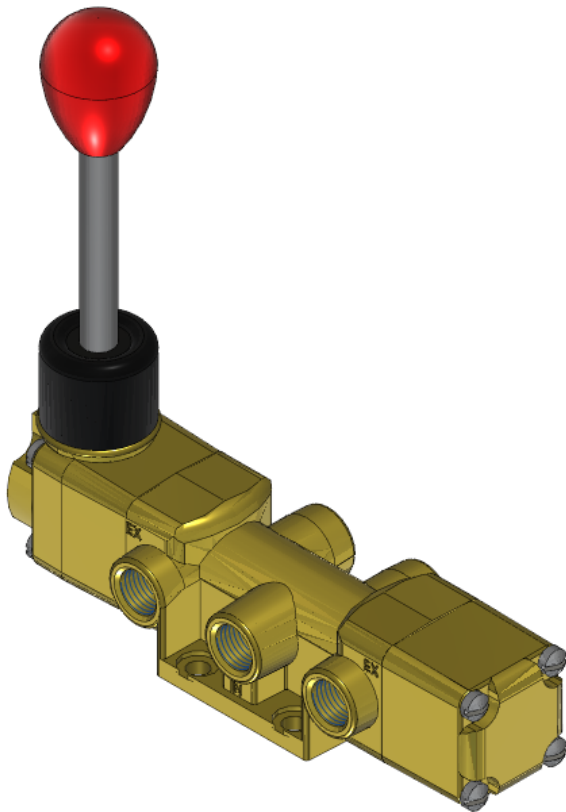

# Valve, 4-Way, Brass

VLU-4303-2B

## Specifications

---

Actuation	Hand Lever-Centerline \ Detent 3-positions
Function	4-way, 3-pos, Blocked Center
Port Size	Body Ported, 1/4" G Threads
Valve Pressure Range (PSI)	VAC-200 psi
Valve Pressure Range (BAR)	VAC-13.8 bar
Primary Flow	1.8 Cv
Media	Air - Inert Gas, Natural Gas
Temperature Range (F)	5°F to 200°F
Temperature Range (C)	-15°C to 93°C
Body & Internal Parts	Brass
Weight	3.210000