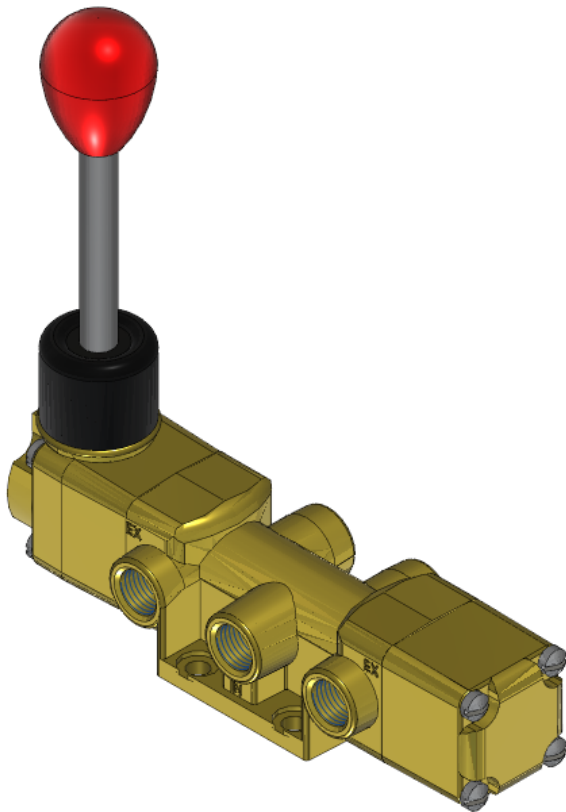

22 Spring Valley Rd.
Paramus, NJ 07652
(201) 843-2400
sales@versa-valves.com

Valve, 4-Way, Brass

VLU-4303

Specifications

Actuation	Hand Lever-Centerline \ Detent 3-positions
Function	4-way, 3-pos, Blocked Center
Port Size	Body Ported, 1/4" NPT
Valve Pressure Range (PSI)	VAC-200 psi
Valve Pressure Range (BAR)	VAC-13.8 bar
Primary Flow	1.8 Cv
Media	Air - Inert Gas, Natural Gas
Temperature Range (F)	5°F to 200°F
Temperature Range (C)	-15°C to 93°C
Body & Internal Parts	Brass
Weight	3.240000