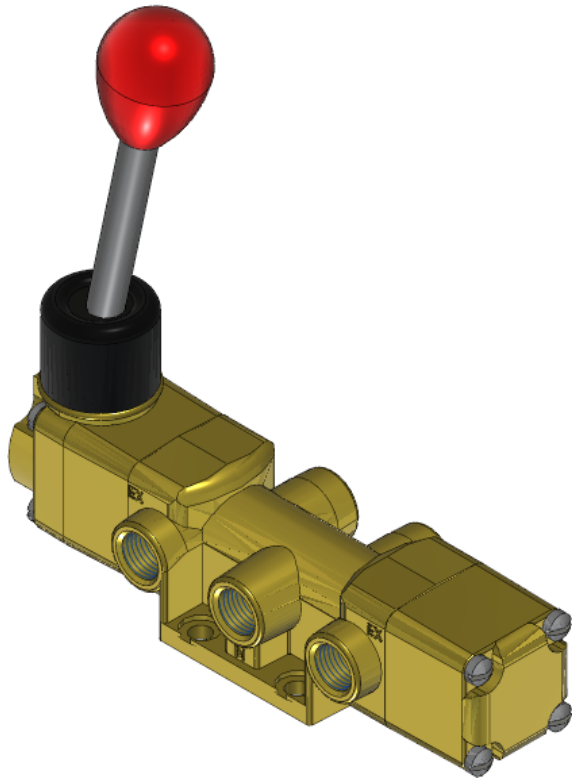

22 Spring Valley Rd.
Paramus, NJ 07652
(201) 843-2400
sales@versa-valves.com

Valve, 4-Way, Brass

VLZ-4302-2B

Specifications

Actuation	Hand Lever-Centerline Detent
Function	4-way, 2-pos
Port Size	Body Ported, 1/4" G Threads
Valve Pressure Range (PSI)	VAC-200 psi
Valve Pressure Range (BAR)	VAC-13.8 bar
Primary Flow	1.8 Cv
Media	Air - Inert Gas, Natural Gas
Temperature Range (F)	5°F to 200°F
Temperature Range (C)	-15°C to 93°C
Body & Internal Parts	Brass
Weight	3.220000