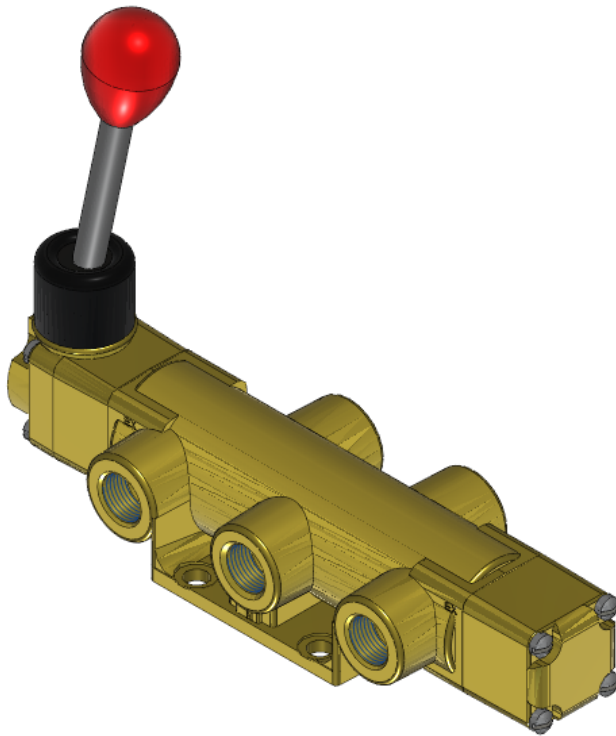

22 Spring Valley Rd.
Paramus, NJ 07652
(201) 843-2400
sales@versa-valves.com

Valve, 4-Way, Brass

VLZ-4402

Specifications

Actuation	Hand Lever-Centerline Detent
Function	4-way, 2-pos
Port Size	Body Ported, 3/8" NPT
Valve Pressure Range (PSI)	VAC-200 psi
Valve Pressure Range (BAR)	VAC-13.8 bar
Primary Flow	3.4 Cv
Media	Air - Inert Gas, Natural Gas
Temperature Range (F)	5°F to 200°F
Temperature Range (C)	-15°C to 93°C
Body & Internal Parts	Brass
Weight	5.490000