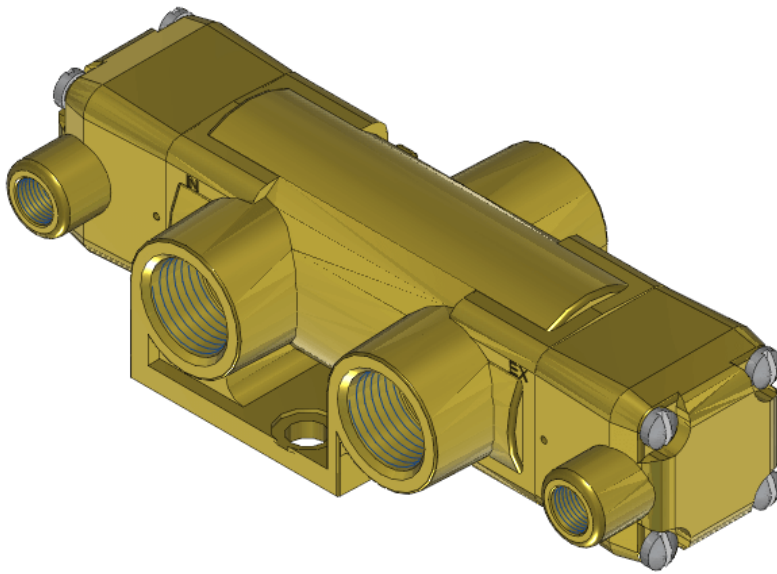

22 Spring Valley Rd.
Paramus, NJ 07652
(201) 843-2400
sales@versa-valves.com

Valve, 3-Way, Brass

VPP-3502

Specifications

Actuation	Double Pilot
Function	3-way, 2-pos, NO
Port Size	Body Ported, 1/2" NPT
Valve Pressure Range (PSI)	VAC-200 psi
Valve Pressure Range (BAR)	VAC-13.8 bar
Primary Flow	4.0 Cv
Media	Air - Inert Gas, Natural Gas
Pilot Pressure Range (PSI)	20-200 psi
Pilot Pressure Range (BAR)	1.38-13.8 bar
Temperature Range (F)	-9°F to 200°F
Temperature Range (C)	-23°C to 93°C
Body & Internal Parts	Brass
Weight	3.640000