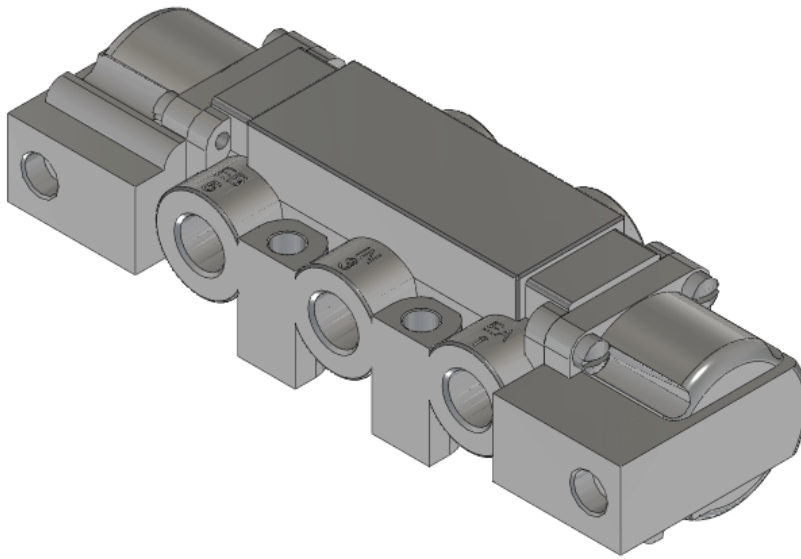

# Valve, 4-Way, SST

VPP-4302-316

## Specifications

---

Actuation	Double Pilot
Function	4-way, 2-pos
Port Size	Body Ported, 1/4" NPT
Valve Pressure Range (PSI)	VAC-200 psi
Valve Pressure Range (BAR)	VAC-13.8 bar
Primary Flow	1.8 Cv
Media	Air - Inert Gas, Natural Gas
Pilot Pressure Range (PSI)	20-200 psi
Pilot Pressure Range (BAR)	1.38-13.8 bar
Temperature Range (F)	-4°F to 300°F
Temperature Range (C)	-20°C to 149°C
Body & Internal Parts	316L Stainless Steel
Weight	2.640000