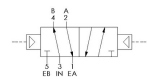

## Specifications

---

Actuation	Double Pilot
Function	4-way, 2-pos
Port Size	Body Ported, 1/4" NPT
Valve Pressure Range (PSI)	VAC-200 psi
Valve Pressure Range (BAR)	VAC-13.8 bar
Primary Flow	1.8 Cv
Media	Air - Inert Gas, Natural Gas
Pilot Pressure Range (PSI)	20-200 psi
Pilot Pressure Range (BAR)	1.38-13.8 bar
Temperature Range (F)	-4°F to 300°F
Temperature Range (C)	-20°C to 149°C
Body & Internal Parts	316L Stainless Steel
Weight	2.640000