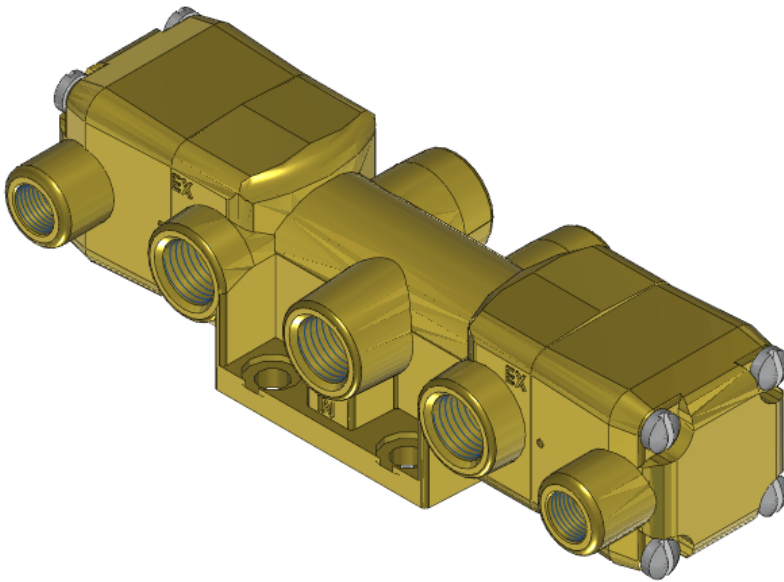

# Valve, 4-Way, Brass

VPP-4302

PROCESSING

## Specifications

---

Actuation	Double Pilot
Function	4-way, 2-pos
Port Size	Body Ported, 1/4" NPT
Valve Pressure Range (PSI)	VAC-200 psi
Valve Pressure Range (BAR)	VAC-13.8 bar
Primary Flow	1.8 Cv
Media	Air - Inert Gas, Natural Gas
Pilot Pressure Range (PSI)	20-200 psi
Pilot Pressure Range (BAR)	1.38-13.8 bar
Temperature Range (F)	-9°F to 200°F
Temperature Range (C)	-23°C to 93°C
Body & Internal Parts	Brass
Weight	2.820000