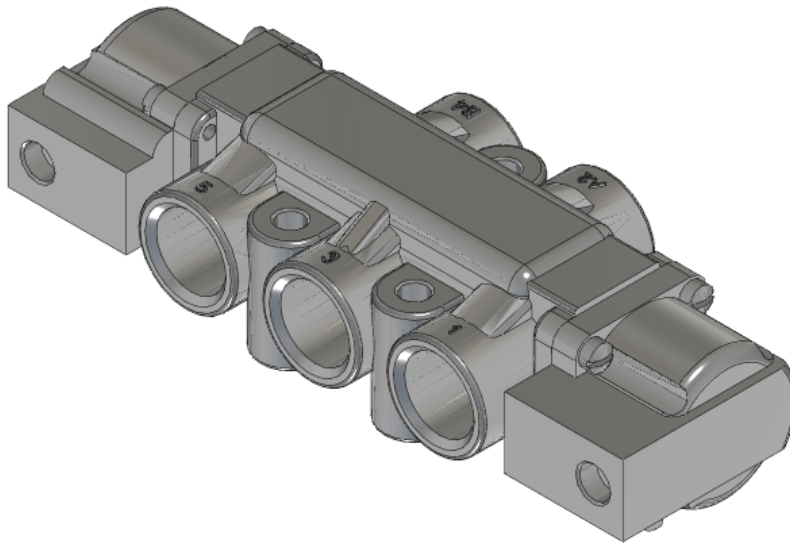

# Valve, 4-Way, SST

VPP-4502-316

## Specifications

---

Actuation	Double Pilot
Function	4-way, 2-pos
Port Size	Body Ported, 1/2" NPT
Valve Pressure Range (PSI)	VAC-200 psi
Valve Pressure Range (BAR)	VAC-13.8 bar
Primary Flow	5.5 Cv
Media	Air - Inert Gas, Natural Gas
Pilot Pressure Range (PSI)	20-200 psi
Pilot Pressure Range (BAR)	1.38-13.8 bar
Temperature Range (F)	-4°F to 300°F
Temperature Range (C)	-20°C to 149°C
Body & Internal Parts	316L Stainless Steel
Weight	2.960000