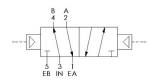

## Specifications

---

Actuation	Double Pilot
Function	4-way, 2-pos
Port Size	Body Ported, 1/2" NPT
Valve Pressure Range (PSI)	VAC-200 psi
Valve Pressure Range (BAR)	VAC-13.8 bar
Primary Flow	5.5 Cv
Media	Air - Inert Gas, Natural Gas
Pilot Pressure Range (PSI)	20-200 psi
Pilot Pressure Range (BAR)	1.38-13.8 bar
Temperature Range (F)	-4°F to 300°F
Temperature Range (C)	-20°C to 149°C
Body & Internal Parts	316L Stainless Steel
Weight	2.960000