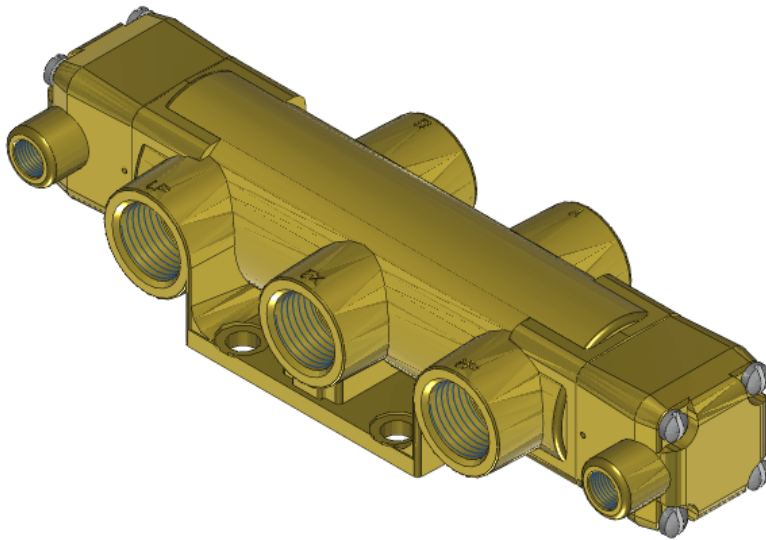

# Valve, 5-Way, Brass

VPP-5503

## Specifications

---

Actuation	Double Pilot
Function	Dual Pressure 4-way, 3-pos, Blocked Ctr [5-way]
Port Size	Body Ported, 1/2" NPT
Valve Pressure Range (PSI)	VAC-200 psi
Valve Pressure Range (BAR)	VAC-13.8 bar
Primary Flow	4.0 Cv
Media	Air - Inert Gas, Natural Gas
Pilot Pressure Range (PSI)	20-200 psi
Pilot Pressure Range (BAR)	1.38-13.8 bar
Temperature Range (F)	-9°F to 200°F
Temperature Range (C)	-23°C to 93°C
Body & Internal Parts	Brass
Weight	4.810000