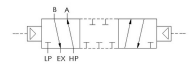

## Specifications

---

Actuation	Double Pilot
Function	Dual Pressure 4-way, 3-pos, Blocked Ctr [5-way]
Port Size	Body Ported, 1/2" NPT
Valve Pressure Range (PSI)	VAC-200 psi
Valve Pressure Range (BAR)	VAC-13.8 bar
Primary Flow	4.0 Cv
Media	Air - Inert Gas, Natural Gas
Pilot Pressure Range (PSI)	20-200 psi
Pilot Pressure Range (BAR)	1.38-13.8 bar
Temperature Range (F)	-9°F to 200°F
Temperature Range (C)	-23°C to 93°C
Body & Internal Parts	Brass
Weight	4.810000