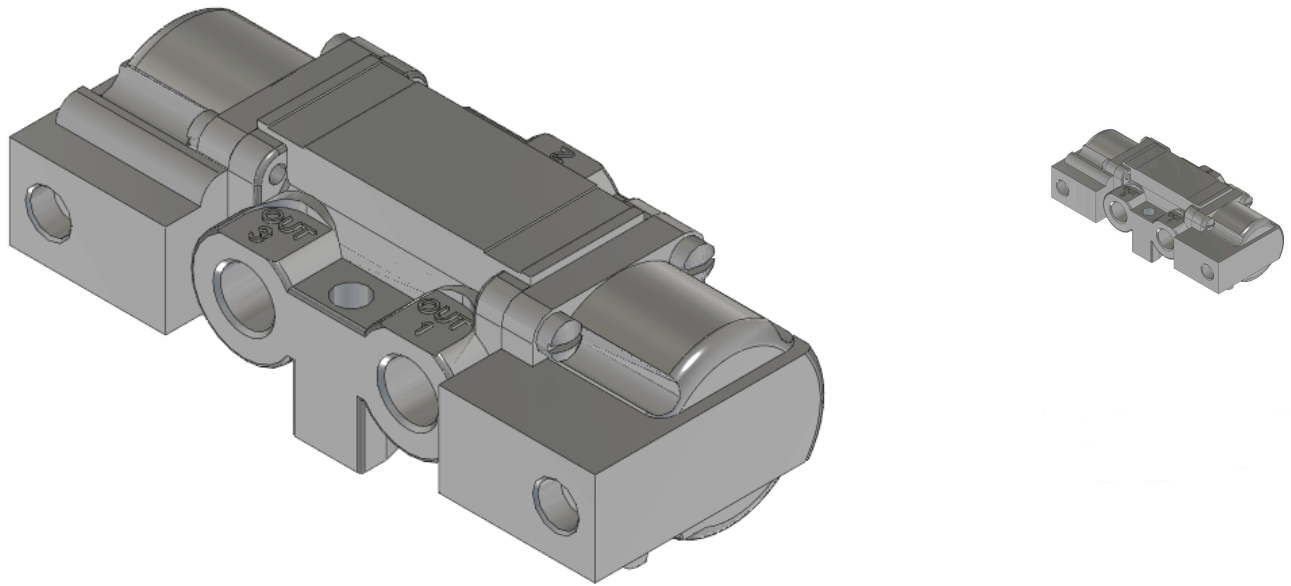

# Valve, Diverter, SST

VPP-7302-316

## Description

### V-316 Series Directional Control Valve

The 1/4" V-316 Series directional control valve is suited for the most demanding applications. Ruggedly constructed, internally and externally, of

stainless steel, these valves can withstand the physical abuse of corrosive environments and controlled media. The modular design concept utilizes three basic sub-assemblies: a body assembly and two actuator assemblies that simplify circuit planning while affording almost unlimited combinations.

## Specifications

Actuation	Double Pilot
Function	Diverter (1 inlet-2 outlets), 2-pos [7way]
Port Size	Body Ported, 1/4" NPT
Valve Pressure Range (PSI)	VAC-200 psi
Valve Pressure Range (BAR)	VAC-13.8 bar
Primary Flow	1.8 Cv
Media	Air - Inert Gas, Natural Gas
Pilot Pressure Range (PSI)	20-200 psi
Pilot Pressure Range (BAR)	1.38-13.8 bar
Temperature Range (F)	-4°F to 300°F
Temperature Range (C)	-20°C to 149°C
Body & Internal Parts	316L Stainless Steel
Weight	2.020000