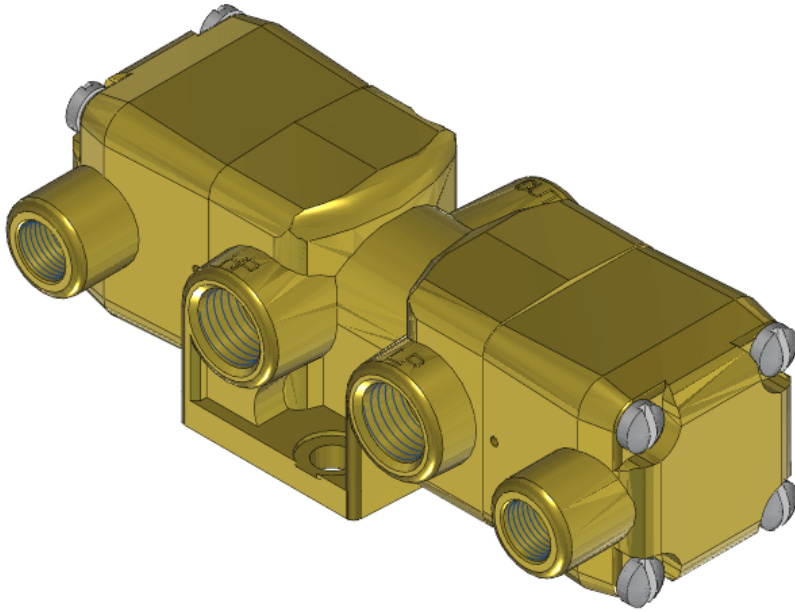

22 Spring Valley Rd.
Paramus, NJ 07652
(201) 843-2400
sales@versa-valves.com

Valve, Selector, NPB

VPP-8302-167

Specifications

Actuation	Double Pilot
Function	Selector (2 inlets-1 outlet), 2-pos [8-way]
Port Size	Body Ported, 1/4" NPT
Valve Pressure Range (PSI)	VAC-200 psi
Valve Pressure Range (BAR)	VAC-13.8 bar
Primary Flow	1.8 Cv
Media	Air - Inert Gas, Natural Gas
Pilot Pressure Range (PSI)	20-200 psi
Pilot Pressure Range (BAR)	1.38-13.8 bar
Temperature Range (F)	-9°F to 200°F
Temperature Range (C)	-23°C to 93°C
Body & Internal Parts	Nickel Plated Brass
Weight	2.270000