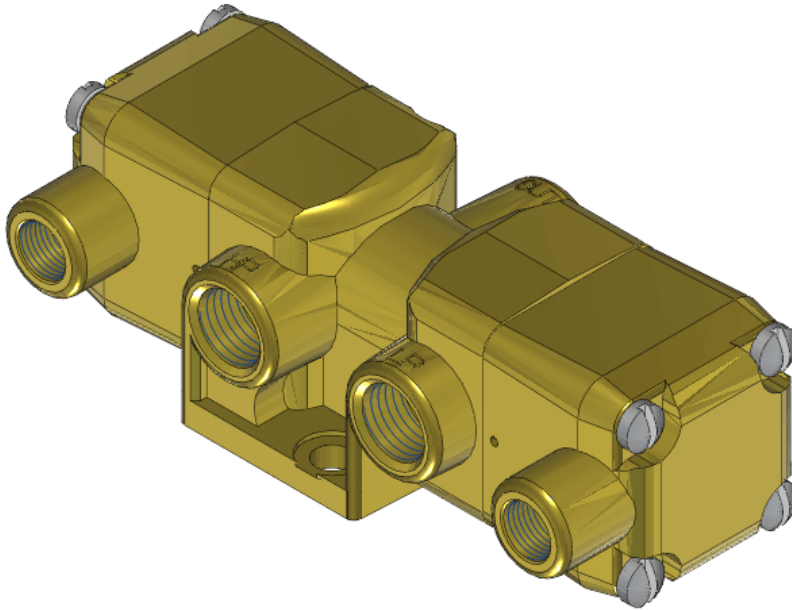

# Valve, Selector, NPB

VPP-8302-3433

## Specifications

---

Actuation	Double Pilot
Function	Selector (2 inlets-1 outlet), 2-pos [8-way]
Port Size	Body Ported, 1/4" NPT
Valve Pressure Range (PSI)	VAC-200 psi
Valve Pressure Range (BAR)	VAC-13.8 bar
Primary Flow	1.8 Cv
Media	Air - Inert Gas, Natural Gas
Pilot Pressure Range (PSI)	20-200 psi
Pilot Pressure Range (BAR)	1.38-13.8 bar
Temperature Range (F)	-9°F to 200°F
Temperature Range (C)	-23°C to 93°C
Body & Internal Parts	Nickel Plated Brass
Weight	2.220000