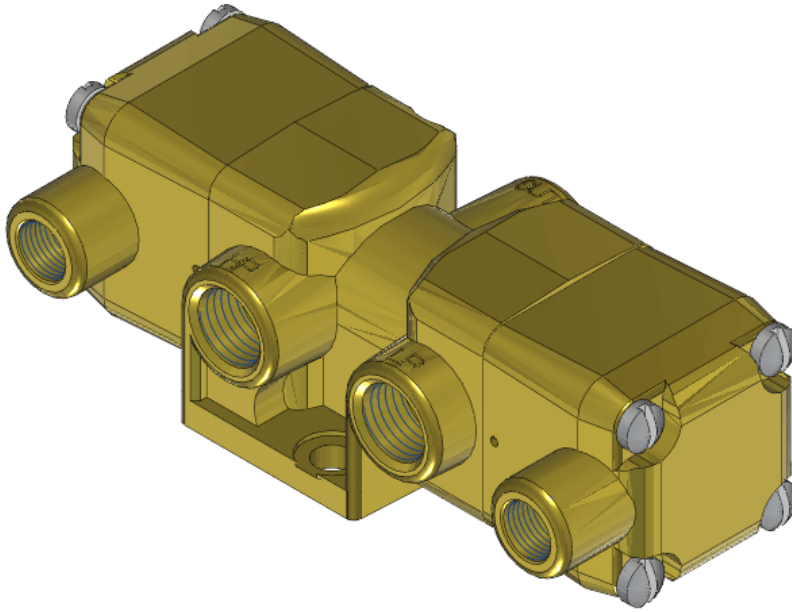

# Valve, Selector, Brass

VPP-8302

## Specifications

---

Actuation	Double Pilot
Function	Selector (2 inlets-1 outlet), 2-pos [8-way]
Port Size	Body Ported, 1/4" NPT
Valve Pressure Range (PSI)	VAC-200 psi
Valve Pressure Range (BAR)	VAC-13.8 bar
Primary Flow	1.8 Cv
Media	Air - Inert Gas, Natural Gas
Pilot Pressure Range (PSI)	20-200 psi
Pilot Pressure Range (BAR)	1.38-13.8 bar
Temperature Range (F)	-9°F to 200°F
Temperature Range (C)	-23°C to 93°C
Body & Internal Parts	Brass
Weight	2.250000