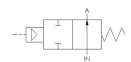

Description

Versa V Series Directional Control Valve

The VERSA 1/4" brass V Series valves are suited for nearly all pneumatic directional control applications. The V Series is designed for trouble-