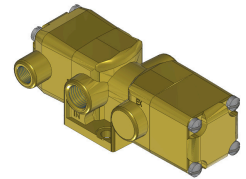

# Valve, 2-Way, Brass

VPS-2302

### Versa V Series Directional Control Valve

The VERSA 1/4" brass V Series valves are suited for nearly all pneumatic directional control applications. The V Series is designed for trouble-

free performance even in the harshest environments. The integrity of design makes them adaptable to a maximum number of applications with a minimum number of components. This is possible through the modular approach to valve construction, which allows valve bodies and actuating devices to be interchanged end for end and valve for a valve in many cases. The modular approach to this valve design makes thousands of valve variations possible, allowing the customer to "build" his valve to fit his unique specifications.