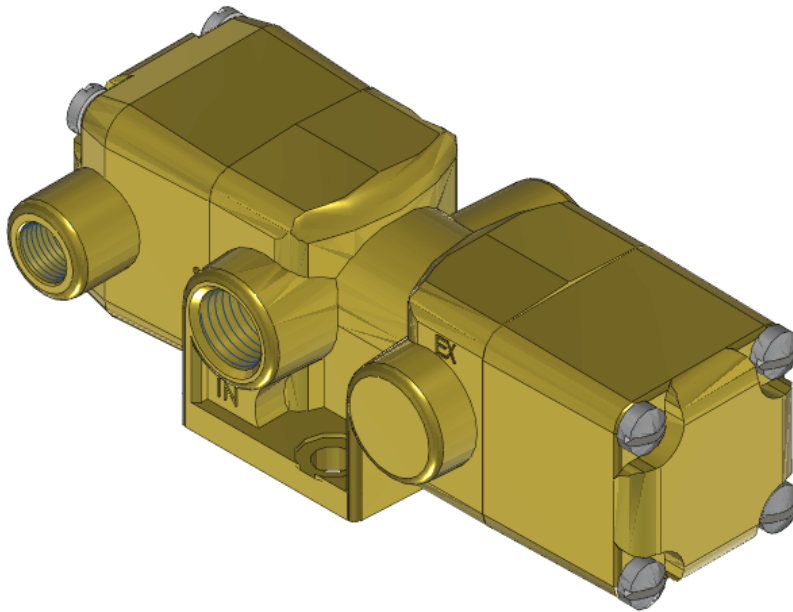

# Valve, 2-Way, Brass

VPS-2302

### Versa V Series Directional Control Valve

The VERSA 1/4" brass V Series valves are suited for nearly all pneumatic directional control applications. The V Series is designed for trouble-

free performance even in the harshest environments. The integrity of design makes them adaptable to a maximum number of applications with a minimum number of components. This is possible through the modular approach to valve construction, which allows valve bodies and actuating devices to be interchanged end for end and valve for a valve in many cases. The modular approach to this valve design makes thousands of valve variations possible, allowing the customer to "build" his valve to fit his unique specifications.

## Specifications

Actuation	Pilot   Spring Return
Function	2-way, 2-pos, NO
Port Size	Body Ported, 1/4" NPT
Valve Pressure Range (PSI)	VAC-200 psi
Valve Pressure Range (BAR)	VAC-13.8 bar
Primary Flow	1.8 Cv
Media	Air - Inert Gas, Natural Gas
Pilot Pressure Range (PSI)	40-200 psi
Pilot Pressure Range (BAR)	2.76-13.8 bar
Temperature Range (F)	-9°F to 200°F
Temperature Range (C)	-23°C to 93°C
Body & Internal Parts	Brass
Weight	1.920000