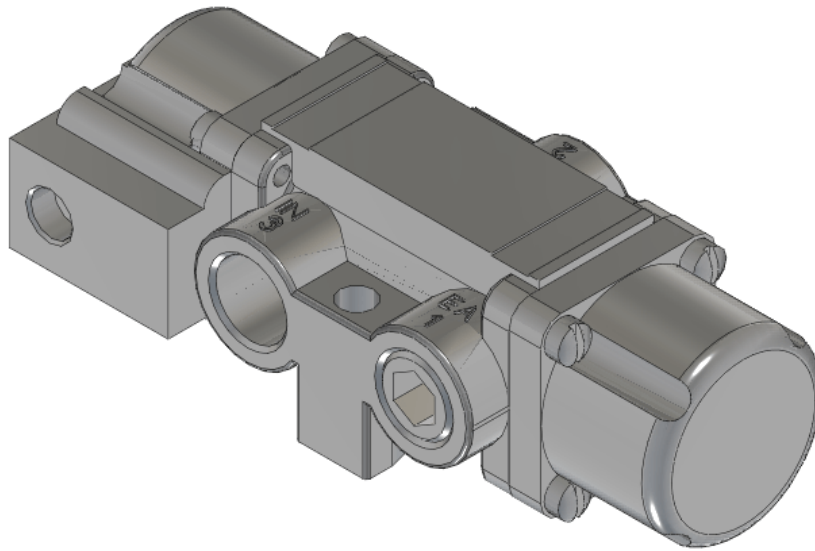

# Valve, 2-Way, SST

VPS-2402-316

### V-316 Series Directional Control Valve

The 1/4" V-316 Series directional control valve is suited for the most demanding applications. Ruggedly constructed, internally and externally, of

stainless steel, these valves can withstand the physical abuse of corrosive environments and controlled media. The modular design concept utilizes three basic sub-assemblies: a body assembly and two actuator assemblies that simplify circuit planning while affording almost unlimited combinations.

## Specifications

Actuation	Pilot   Spring Return
Function	2-way, 2-pos, NO
Port Size	Body Ported, 3/8" NPT
Valve Pressure Range (PSI)	VAC-200 psi
Valve Pressure Range (BAR)	VAC-13.8 bar
Primary Flow	2.0 Cv
Media	Air - Inert Gas, Natural Gas
Pilot Pressure Range (PSI)	40-200 psi
Pilot Pressure Range (BAR)	2.76-13.8 bar
Temperature Range (F)	-4°F to 300°F
Temperature Range (C)	-20°C to 149°C
Body & Internal Parts	316L Stainless Steel
Weight	1.810000