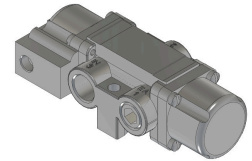

# Valve, 2-Way, SST

VPS-2402-316

### V-316 Series Directional Control Valve

The 1/4" V-316 Series directional control valve is suited for the most demanding applications. Ruggedly constructed, internally and externally, of

stainless steel, these valves can withstand the physical abuse of corrosive environments and controlled media. The modular design concept utilizes three basic sub-assemblies: a body assembly and two actuator assemblies that simplify circuit planning while affording almost unlimited combinations.