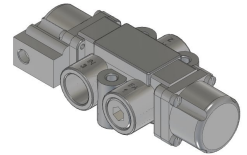

# Valve, 2-Way, SST

VPS-2502-316

### V-316 Series Directional Control Valve

The 1/2" V-316 Series directional control valve is suited for the most demanding applications. Ruggedly constructed, internally and externally, of

stainless steel, these valves can withstand the physical abuse of corrosive environments and controlled media. The modular design concept utilizes three basic sub-assemblies: a body assembly and two actuator assemblies that simplify circuit planning while affording almost unlimited combinations.