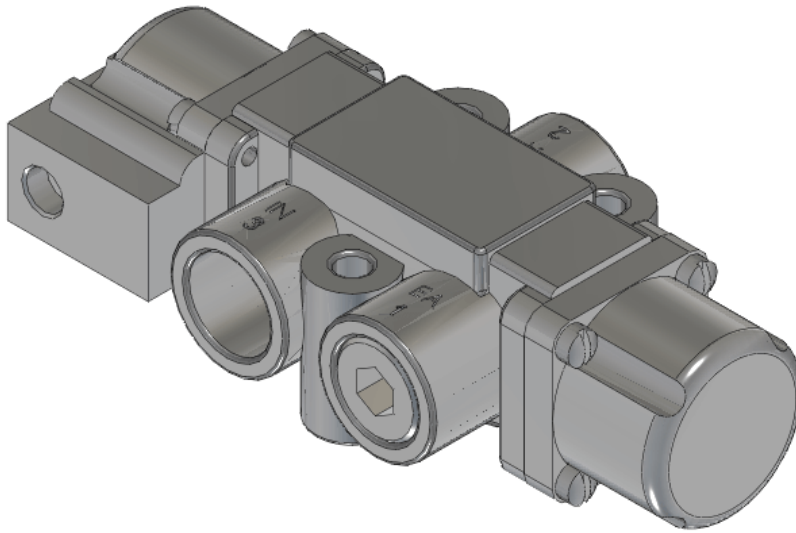

# Valve, 2-Way, SST

VPS-2502-316

### V-316 Series Directional Control Valve

The 1/2" V-316 Series directional control valve is suited for the most demanding applications. Ruggedly constructed, internally and externally, of

stainless steel, these valves can withstand the physical abuse of corrosive environments and controlled media. The modular design concept utilizes three basic sub-assemblies: a body assembly and two actuator assemblies that simplify circuit planning while affording almost unlimited combinations.

## Specifications

Actuation	Pilot   Spring Return
Function	2-way, 2-pos, NO
Port Size	Body Ported, 1/2" NPT
Valve Pressure Range (PSI)	VAC-200 psi
Valve Pressure Range (BAR)	VAC-13.8 bar
Primary Flow	5.5 Cv
Media	Air - Inert Gas, Natural Gas
Pilot Pressure Range (PSI)	40-200 psi
Pilot Pressure Range (BAR)	2.76-13.8 bar
Temperature Range (F)	-4°F to 300°F
Temperature Range (C)	-20°C to 149°C
Body & Internal Parts	316L Stainless Steel
Weight	2.280000