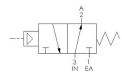

## Specifications

---

Actuation	Pilot   Spring Return
Function	3-way, 2-pos, NO
Port Size	Body Ported, 1/4" NPT
Valve Pressure Range (PSI)	VAC-200 psi
Valve Pressure Range (BAR)	VAC-13.8 bar
Primary Flow	1.8 Cv
Media	Air - Inert Gas, Natural Gas
Pilot Pressure Range (PSI)	40-200 psi
Pilot Pressure Range (BAR)	2.76-13.8 bar
Temperature Range (F)	-4°F to 300°F
Temperature Range (C)	-20°C to 149°C
Body & Internal Parts	316L Stainless Steel
Weight	1.820000