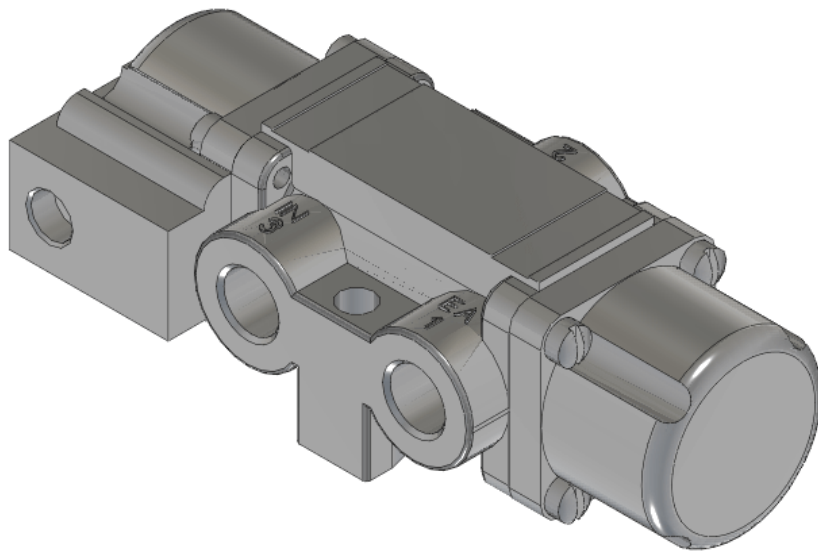

# Valve, 3-Way, SST

VPS-3302-316

## Specifications

---

Actuation	Pilot   Spring Return
Function	3-way, 2-pos, NO
Port Size	Body Ported, 1/4" NPT
Valve Pressure Range (PSI)	VAC-200 psi
Valve Pressure Range (BAR)	VAC-13.8 bar
Primary Flow	1.8 Cv
Media	Air - Inert Gas, Natural Gas
Pilot Pressure Range (PSI)	40-200 psi
Pilot Pressure Range (BAR)	2.76-13.8 bar
Temperature Range (F)	-4°F to 300°F
Temperature Range (C)	-20°C to 149°C
Body & Internal Parts	316L Stainless Steel
Weight	1.820000