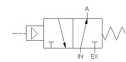

Description

Versa V Series Directional Control Valve

The VERSA 1/4" brass V Series valves are suited for nearly all pneumatic directional control applications. The V Series is designed for trouble-