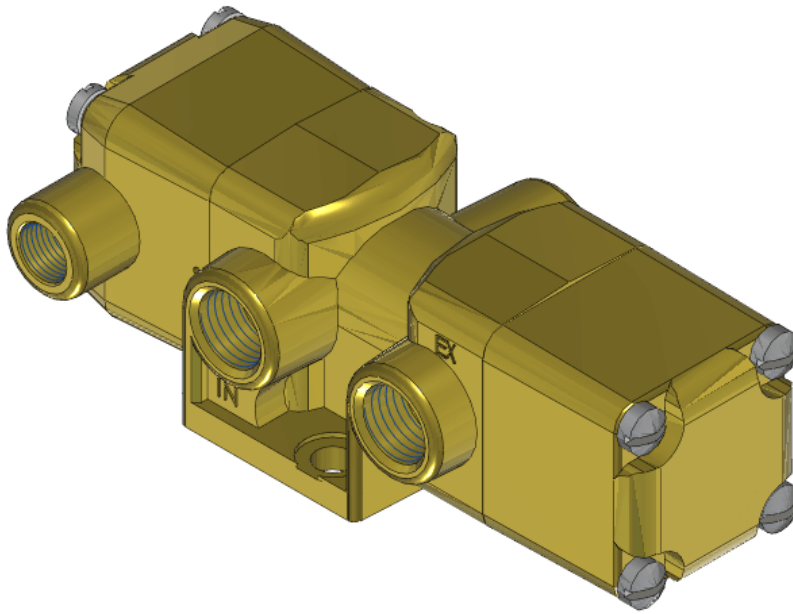

22 Spring Valley Rd.
Paramus, NJ 07652
(201) 843-2400
sales@versa-valves.com

Valve, 3-Way, Brass

VPS-3302-44

Description

Versa V Series Directional Control Valve

The VERSA 1/4" brass V Series valves are suited for nearly all pneumatic directional control applications. The V Series is designed for trouble-

free performance even in the harshest environments. The integrity of design makes them adaptable to a maximum number of applications with a minimum number of components. This is possible through the modular approach to valve construction, which allows valve bodies and actuating devices to be interchanged end for end and valve for a valve in many cases. The modular approach to this valve design makes thousands of valve variations possible, allowing the customer to "build" his valve to fit his unique specifications.

Product Features

- Constructed of forged brass for long-lasting, corrosion-resistant strength. Functions without fail when exposed to mud, water, salt, grime, oils and chemicals
- Low-temperature Buna o-ring seals for low-temperature applications down to -40°F

100% Leak Tested • 10-Year Warranty

Specifications

Actuation	Pilot Spring Return
Function	3-way, 2-pos, NO
Port Size	Body Ported, 1/4" NPT
Valve Pressure Range (PSI)	VAC-130 psi
Valve Pressure Range (BAR)	VAC-8.96 bar
Primary Flow	1.8 Cv
Media	Air - Inert Gas, Natural Gas
Pilot Pressure Range (PSI)	40-200 psi
Pilot Pressure Range (BAR)	2.76-13.8 bar
Temperature Range (F)	-54°F to 200°F
Temperature Range (C)	-48°C to 93°C
Body & Internal Parts	Brass
Weight	1.890000