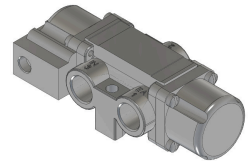

22 Spring Valley Rd.
Paramus, NJ 07652
(201) 843-2400
sales@versa-valves.com

Valve, 3-Way, SST

VPS-3402-316

Description

V-316 Series Directional Control Valve

The 1/4" V-316 Series directional control valve is suited for the most demanding applications. Ruggedly constructed, internally and externally, of

stainless steel, these valves can withstand the physical abuse of corrosive environments and controlled media. The modular design concept utilizes three basic sub-assemblies: a body assembly and two actuator assemblies that simplify circuit planning while affording almost unlimited combinations.

Product Features

- Constructed of SAE 316L marine grade stainless steel conforming to NACE standard MR-01-75 suitable for direct exposure to sour environments
- FKM o-ring seals perform reliably with exposure to hydrocarbons or highly corrosive fluids over a broad temperature range: equivalent to Viton®, Fluorel®

100% Leak Tested • 10-Year Warranty

Specifications

Actuation	Pilot Spring Return
Function	3-way, 2-pos, NO
Port Size	Body Ported, 3/8" NPT
Valve Pressure Range (PSI)	VAC-200 psi
Valve Pressure Range (BAR)	VAC-13.8 bar
Primary Flow	2.0 Cv
Media	Air - Inert Gas, Natural Gas
Pilot Pressure Range (PSI)	40-200 psi
Pilot Pressure Range (BAR)	2.76-13.8 bar
Temperature Range (F)	-4°F to 300°F
Temperature Range (C)	-20°C to 149°C
Body & Internal Parts	316L Stainless Steel
Weight	1.790000