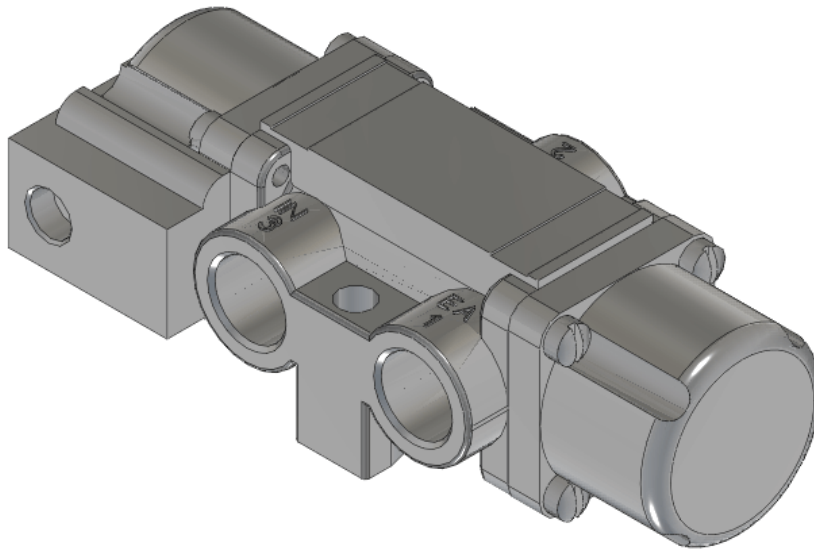

22 Spring Valley Rd.
Paramus, NJ 07652
(201) 843-2400
sales@versa-valves.com

Valve, 3-Way, SST

VPS-3402-316

Description

V-316 Series Directional Control Valve

The 1/4" V-316 Series directional control valve is suited for the most demanding applications. Ruggedly constructed, internally and externally, of

stainless steel, these valves can withstand the physical abuse of corrosive environments and controlled media. The modular design concept utilizes three basic sub-assemblies: a body assembly and two actuator assemblies that simplify circuit planning while affording almost unlimited combinations.

Product Features

- Constructed of SAE 316L marine grade stainless steel conforming to NACE standard MR-01-75 suitable for direct exposure to sour environments
- FKM o-ring seals perform reliably with exposure to hydrocarbons or highly corrosive fluids over a broad temperature range: equivalent to Viton®, Fluorel®

100% Leak Tested • 10-Year Warranty

Specifications

Actuation	Pilot Spring Return
Function	3-way, 2-pos, NO
Port Size	Body Ported, 3/8" NPT
Valve Pressure Range (PSI)	VAC-200 psi
Valve Pressure Range (BAR)	VAC-13.8 bar
Primary Flow	2.0 Cv
Media	Air - Inert Gas, Natural Gas
Pilot Pressure Range (PSI)	40-200 psi
Pilot Pressure Range (BAR)	2.76-13.8 bar
Temperature Range (F)	-4°F to 300°F
Temperature Range (C)	-20°C to 149°C
Body & Internal Parts	316L Stainless Steel
Weight	1.790000