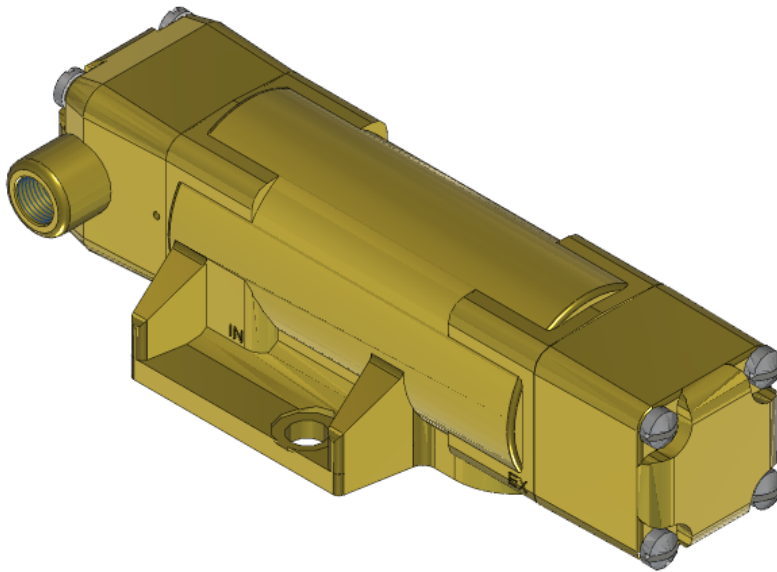

# Valve, 3-Way, Brass

## VPS-3502

## Specifications

---

Actuation	Pilot   Spring Return
Function	3-way, 2-pos, NO
Port Size	Body Ported, 1/2" NPT
Valve Pressure Range (PSI)	VAC-200 psi
Valve Pressure Range (BAR)	VAC-13.8 bar
Primary Flow	4.0 Cv
Media	Air - Inert Gas, Natural Gas
Pilot Pressure Range (PSI)	40-200 psi
Pilot Pressure Range (BAR)	2.76-13.8 bar
Temperature Range (F)	-9°F to 200°F
Temperature Range (C)	-23°C to 93°C
Body & Internal Parts	Brass
Weight	3.280000