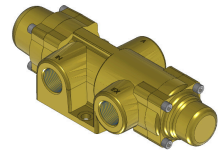

22 Spring Valley Rd.
Paramus, NJ 07652
(201) 843-2400
sales@versa-valves.com

Valve, 3-Way, Brass

VPS-3602-EP

Description

Versa V Series Directional Control Valve

The VERSA 1" brass V Series valves are suited for nearly all pneumatic directional control applications. The V Series is designed for trouble-free

performance even in the harshest environments. The integrity of design makes them adaptable to a maximum number of applications with a minimum number of components. This is possible through the modular approach to valve construction, which allows valve bodies and actuating devices to be interchanged end for end and valve for a valve in many cases. The modular approach to this valve design makes thousands of valve variations possible, allowing the customer to "build" his valve to fit his unique specifications.

100% Leak Tested • 10-Year Warranty

Specifications

Actuation	Pilot Spring Return
Function	3-way, 2-pos, NO
Port Size	Body Ported, 3/4" NPT
Valve Pressure Range (PSI)	VAC-200 psi
Valve Pressure Range (BAR)	VAC-13.8 bar
Primary Flow	9.7 Cv
Media	Air - Inert Gas
Pilot Pressure Range (PSI)	50-200 psi
Pilot Pressure Range (BAR)	3.45-13.8 bar
Temperature Range (F)	-4°F to 300°F
Temperature Range (C)	-20°C to 149°C
Body & Internal Parts	Brass
Weight	10.070000