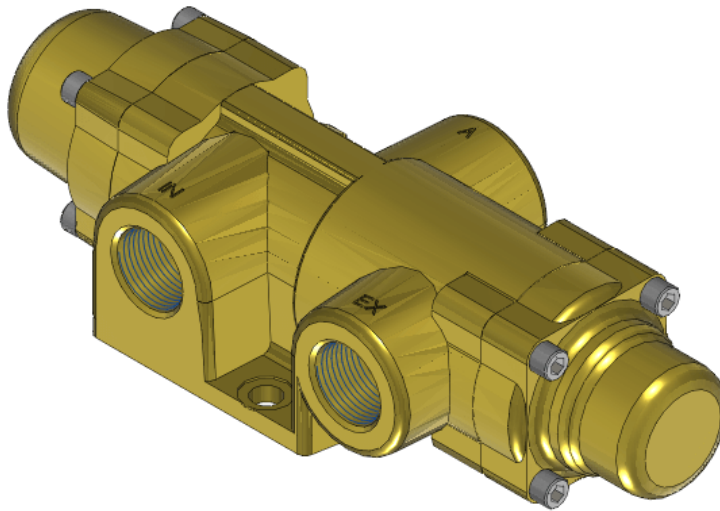

22 Spring Valley Rd.
Paramus, NJ 07652
(201) 843-2400
sales@versa-valves.com

Valve, 3-Way, Brass

VPS-3602-EP

Description

Versa V Series Directional Control Valve

The VERSA 1" brass V Series valves are suited for nearly all pneumatic directional control applications. The V Series is designed for trouble-free

performance even in the harshest environments. The integrity of design makes them adaptable to a maximum number of applications with a minimum number of components. This is possible through the modular approach to valve construction, which allows valve bodies and actuating devices to be interchanged end for end and valve for a valve in many cases. The modular approach to this valve design makes thousands of valve variations possible, allowing the customer to "build" his valve to fit his unique specifications.

Product Features

- Constructed of forged brass for long-lasting, corrosion-resistant strength. Functions without fail when exposed to mud, water, salt, grime, oils and chemicals
- FKM o-ring seals perform reliably with exposure to hydrocarbons or highly corrosive fluids over a broad temperature range: equivalent to Viton®, Fluorel®

100% Leak Tested • 10-Year Warranty

Specifications

Actuation	Pilot Spring Return
Function	3-way, 2-pos, NO
Port Size	Body Ported, 3/4" NPT
Valve Pressure Range (PSI)	VAC-200 psi
Valve Pressure Range (BAR)	VAC-13.8 bar
Primary Flow	9.7 Cv
Media	Air - Inert Gas
Pilot Pressure Range (PSI)	50-200 psi
Pilot Pressure Range (BAR)	3.45-13.8 bar
Temperature Range (F)	-4°F to 300°F
Temperature Range (C)	-20°C to 149°C
Body & Internal Parts	Brass
Weight	10.070000