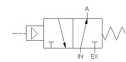

Description

Versa V Series Directional Control Valve

The VERSA 1" brass V Series valves are suited for nearly all pneumatic directional control applications. The V Series is designed for trouble-free