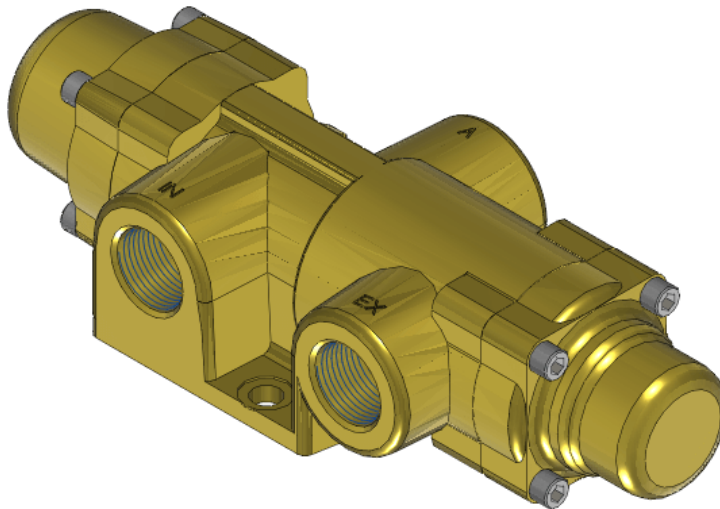

# Valve, 3-Way, Brass

VPS-3602-S-44

### Versa V Series Directional Control Valve

The VERSA 1" brass V Series valves are suited for nearly all pneumatic directional control applications. The V Series is designed for trouble-free

performance even in the harshest environments. The integrity of design makes them adaptable to a maximum number of applications with a minimum number of components. This is possible through the modular approach to valve construction, which allows valve bodies and actuating devices to be interchanged end for end and valve for a valve in many cases. The modular approach to this valve design makes thousands of valve variations possible, allowing the customer to "build" his valve to fit his unique specifications.

## Product Features

- Constructed of forged brass for long-lasting, corrosion-resistant strength. Functions without fail when exposed to mud, water, salt, grime, oils and chemicals
- Low-temperature Buna o-ring seals for low-temperature applications down to -40°F

## Specifications

Actuation	Pilot   Spring Return
Function	3-way, 2-pos, NO
Port Size	Body Ported, 3/4" NPT
Valve Pressure Range (PSI)	VAC-130 psi
Valve Pressure Range (BAR)	VAC-8.96 bar
Primary Flow	9.7 Cv
Media	Air - Inert Gas, Natural Gas
Pilot Pressure Range (PSI)	55-200 psi
Pilot Pressure Range (BAR)	3.79-13.8 bar
Temperature Range (F)	-54°F to 200°F
Temperature Range (C)	-48°C to 93°C
Body & Internal Parts	Brass
Weight	10.090000