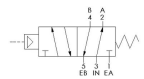

## Specifications

---

Actuation	Pilot   Spring Return
Function	4-way, 2-pos
Port Size	Body Ported, 1/4" NPT
Valve Pressure Range (PSI)	VAC-200 psi
Valve Pressure Range (BAR)	VAC-13.8 bar
Primary Flow	1.8 Cv
Media	Air - Inert Gas, Natural Gas
Pilot Pressure Range (PSI)	40-200 psi
Pilot Pressure Range (BAR)	2.76-13.8 bar
Temperature Range (F)	-4°F to 300°F
Temperature Range (C)	-20°C to 149°C
Body & Internal Parts	316L Stainless Steel
Weight	2.420000