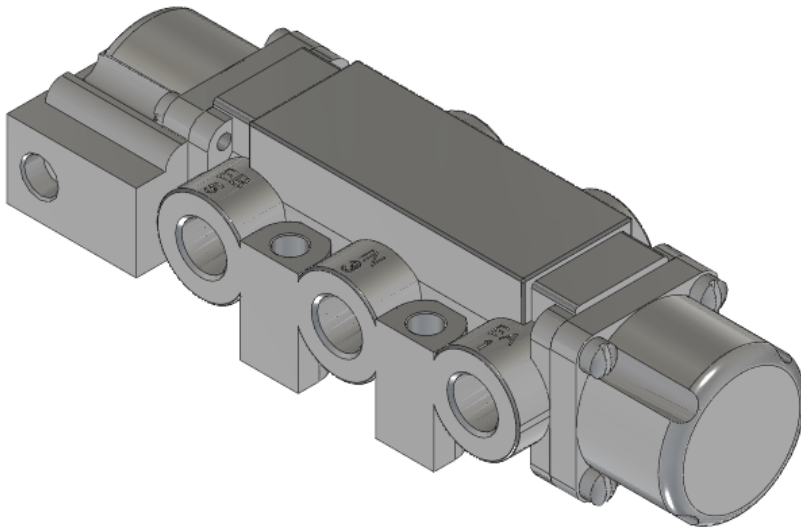

# Valve, 4-Way, SST

VPS-4302-316

## Specifications

---

Actuation	Pilot   Spring Return
Function	4-way, 2-pos
Port Size	Body Ported, 1/4" NPT
Valve Pressure Range (PSI)	VAC-200 psi
Valve Pressure Range (BAR)	VAC-13.8 bar
Primary Flow	1.8 Cv
Media	Air - Inert Gas, Natural Gas
Pilot Pressure Range (PSI)	40-200 psi
Pilot Pressure Range (BAR)	2.76-13.8 bar
Temperature Range (F)	-4°F to 300°F
Temperature Range (C)	-20°C to 149°C
Body & Internal Parts	316L Stainless Steel
Weight	2.420000