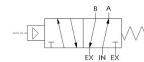

Description

Versa V Series Directional Control Valve

The VERSA 1/4" brass V Series valves are suited for nearly all pneumatic directional control applications. The V Series is designed for trouble-