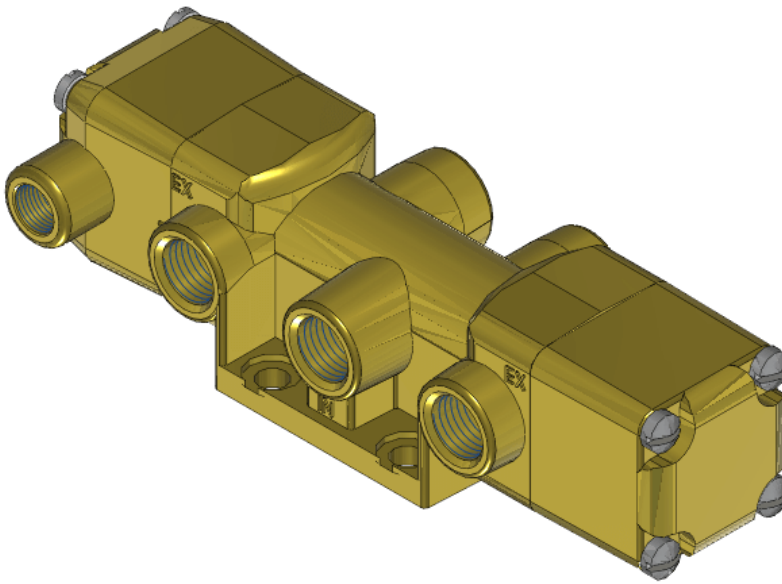

# Valve, 4-Way, Brass

VPS-4302-S

### Versa V Series Directional Control Valve

The VERSA 1/4" brass V Series valves are suited for nearly all pneumatic directional control applications. The V Series is designed for trouble-

free performance even in the harshest environments. The integrity of design makes them adaptable to a maximum number of applications with a minimum number of components. This is possible through the modular approach to valve construction, which allows valve bodies and actuating devices to be interchanged end for end and valve for a valve in many cases. The modular approach to this valve design makes thousands of valve variations possible, allowing the customer to "build" his valve to fit his unique specifications.

## Specifications

Actuation	Pilot   Spring Return
Function	4-way, 2-pos
Port Size	Body Ported, 1/4" NPT
Valve Pressure Range (PSI)	VAC-200 psi
Valve Pressure Range (BAR)	VAC-13.8 bar
Primary Flow	1.8 Cv
Media	Air - Inert Gas, Natural Gas
Pilot Pressure Range (PSI)	55-200 psi
Pilot Pressure Range (BAR)	3.79-13.8 bar
Temperature Range (F)	-9°F to 200°F
Temperature Range (C)	-23°C to 93°C
Body & Internal Parts	Brass
Weight	2.460000