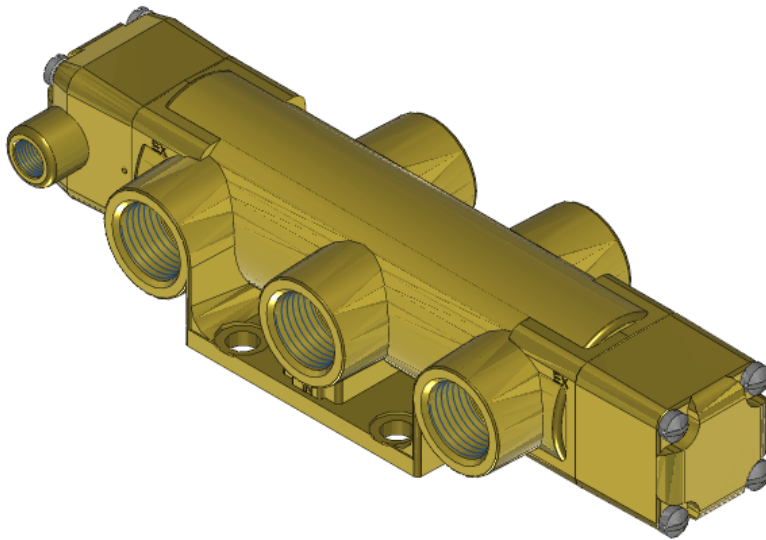

22 Spring Valley Rd.
Paramus, NJ 07652
(201) 843-2400
sales@versa-valves.com

Valve, 4-Way, NPB

VPS-4502-155-167

Specifications

Actuation	Pilot Spring Return
Function	4-way, 2-pos
Port Size	Body Ported, 1/2" NPT
Valve Pressure Range (PSI)	VAC-200 psi
Valve Pressure Range (BAR)	VAC-13.8 bar
Primary Flow	4.0 Cv
Media	Air - Inert Gas, Natural Gas
Pilot Pressure Range (PSI)	40-200 psi
Pilot Pressure Range (BAR)	2.76-13.8 bar
Temperature Range (F)	-4°F to 300°F
Temperature Range (C)	-20°C to 149°C
Body & Internal Parts	Nickel Plated Brass
Weight	4.520000