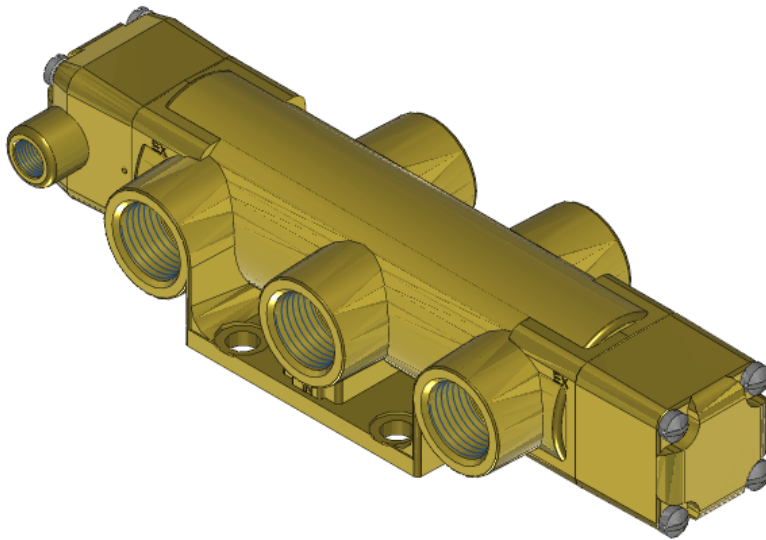

22 Spring Valley Rd.
Paramus, NJ 07652
(201) 843-2400
sales@versa-valves.com

Valve, 4-Way, Brass

VPS-4502-S

Specifications

Actuation	Pilot Spring Return
Function	4-way, 2-pos
Port Size	Body Ported, 1/2" NPT
Valve Pressure Range (PSI)	VAC-200 psi
Valve Pressure Range (BAR)	VAC-13.8 bar
Primary Flow	4.0 Cv
Media	Air - Inert Gas, Natural Gas
Pilot Pressure Range (PSI)	55-200 psi
Pilot Pressure Range (BAR)	3.79-13.8 bar
Temperature Range (F)	-9°F to 200°F
Temperature Range (C)	-23°C to 93°C
Body & Internal Parts	Brass
Weight	4.510000