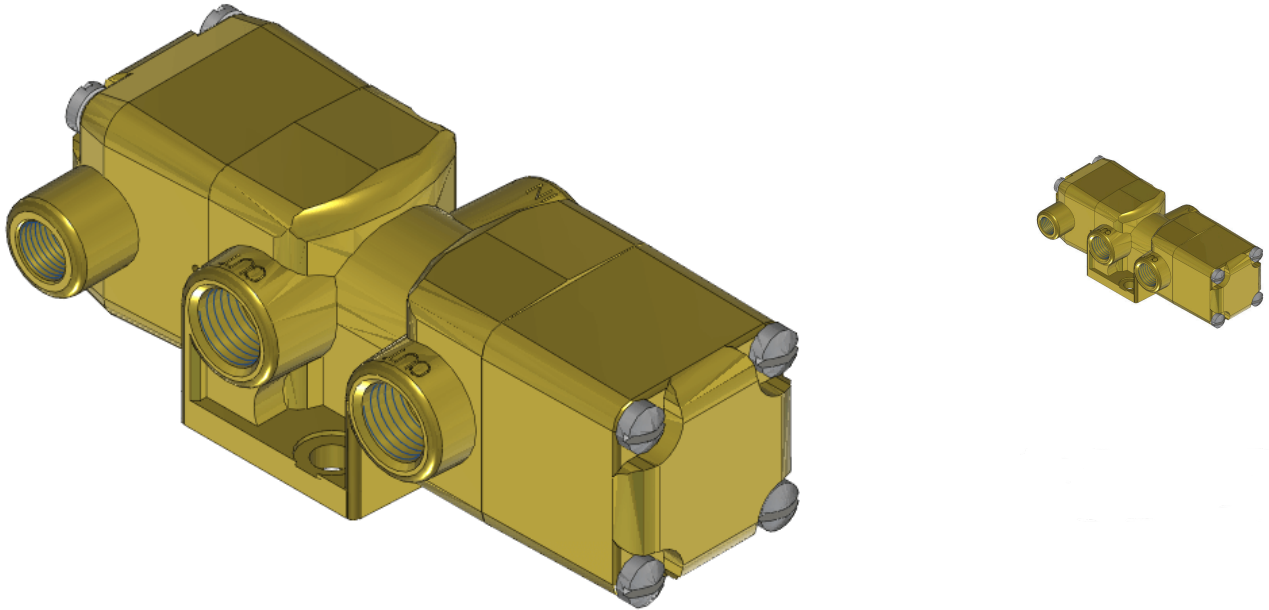

# Valve, Diverter, Brass

VPS-7302

### Versa V Series Directional Control Valve

The VERSA 1/4" brass V Series valves are suited for nearly all pneumatic directional control applications. The V Series is designed for trouble-

free performance even in the harshest environments. The integrity of design makes them adaptable to a maximum number of applications with a minimum number of components. This is possible through the modular approach to valve construction, which allows valve bodies and actuating devices to be interchanged end for end and valve for a valve in many cases. The modular approach to this valve design makes thousands of valve variations possible, allowing the customer to "build" his valve to fit his unique specifications.

## Specifications

Actuation	Pilot   Spring Return
Function	Diverter (1 inlet-2 outlets), 2-pos [7way]
Port Size	Body Ported, 1/4" NPT
Valve Pressure Range (PSI)	VAC-200 psi
Valve Pressure Range (BAR)	VAC-13.8 bar
Primary Flow	1.8 Cv
Media	Air - Inert Gas, Natural Gas
Pilot Pressure Range (PSI)	40-200 psi
Pilot Pressure Range (BAR)	2.76-13.8 bar
Temperature Range (F)	-9°F to 200°F
Temperature Range (C)	-23°C to 93°C
Body & Internal Parts	Brass
Weight	1.890000