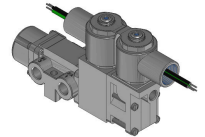

# Valve, 3-Way, SST, 24VDC

VSA-3321-316-RS-XX-D024

### V-316 Series Directional Control Valve

The 1/4" V-316 Series directional control valve is suited for the most demanding applications. Ruggedly constructed, internally and externally, of

stainless steel, these valves can withstand the physical abuse of corrosive environments and controlled media. The modular design concept utilizes three basic sub-assemblies: a body assembly and two actuator assemblies that simplify circuit planning while affording almost unlimited combinations.

## Solenoid Features

- Solenoid coil connection: 1/2" NPT female conduit with 24" wires