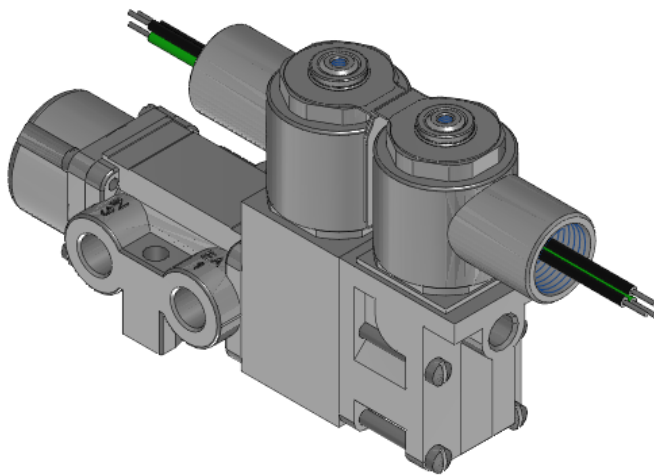

# Valve, 3-Way, SST, 24VDC

VSA-3321-316-RS-XX-D024

### V-316 Series Directional Control Valve

The 1/4" V-316 Series directional control valve is suited for the most demanding applications. Ruggedly constructed, internally and externally, of

stainless steel, these valves can withstand the physical abuse of corrosive environments and controlled media. The modular design concept utilizes three basic sub-assemblies: a body assembly and two actuator assemblies that simplify circuit planning while affording almost unlimited combinations.

## Solenoid Features

- Solenoid coil connection: 1/2" NPT female conduit with 24" wires

## Specifications

Actuation	Redundant (2oo2) Solenoid-Pilot   Spring Return
Function	3-way, 2-pos, NC
Port Size	Body Ported, 1/4" NPT
Valve Pressure Range (PSI)	25-175 psi
Valve Pressure Range (BAR)	1.72-12.1 bar
Primary Flow	1.8 Cv
Media	Air - Inert Gas, Natural Gas
Gas Temperature Range (F)	-4°F to 104°F
Gas Temperature Range (C)	-20°C to 40°C
Dust Temperature Range (F)	-4°F to 104°F
Dust Temperature Range (C)	-20°C to 40°C
Body & Internal Parts	316L Stainless Steel
Weight	4.160000