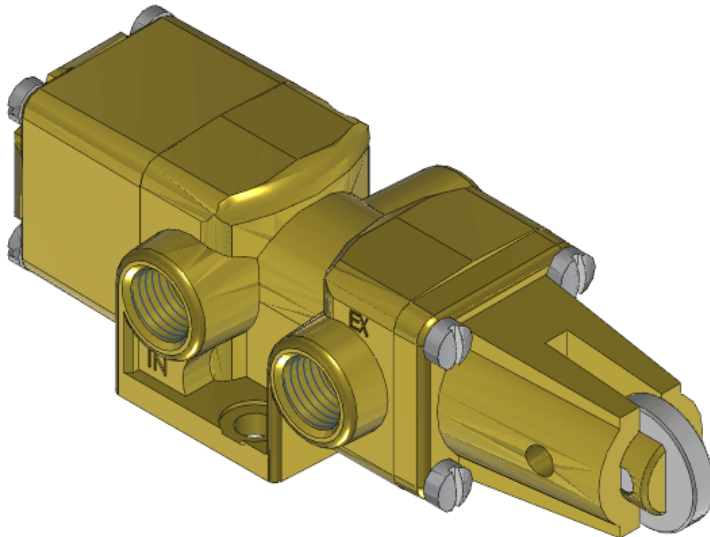

22 Spring Valley Rd.
Paramus, NJ 07652
(201) 843-2400
sales@versa-valves.com

Valve, 3-Way, NPB

VSC-3301-18S-3433

Specifications

Actuation	Cam \ Spring Return
Function	3-way, 2-pos, NC
Port Size	Body Ported, 1/4" NPT
Valve Pressure Range (PSI)	VAC-200 psi
Valve Pressure Range (BAR)	VAC-13.8 bar
Primary Flow	1.8 Cv
Media	Air - Inert Gas, Natural Gas
Temperature Range (F)	5°F to 200°F
Temperature Range (C)	-15°C to 93°C
Body & Internal Parts	Nickel Plated Brass
Weight	2.520000