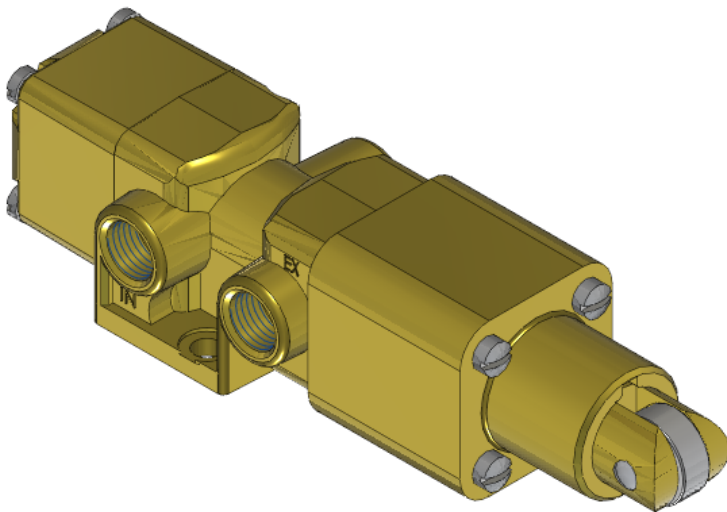

22 Spring Valley Rd.
Paramus, NJ 07652
(201) 843-2400
sales@versa-valves.com

Valve, 3-Way, Brass

VSC-3301-18S

Specifications

Actuation	Cam \ Spring Return
Function	3-way, 2-pos, NC
Port Size	Body Ported, 1/4" NPT
Valve Pressure Range (PSI)	VAC-200 psi
Valve Pressure Range (BAR)	VAC-13.8 bar
Primary Flow	1.8 Cv
Media	Air - Inert Gas, Natural Gas
Temperature Range (F)	5°F to 200°F
Temperature Range (C)	-15°C to 93°C
Body & Internal Parts	Brass
Weight	2.440000